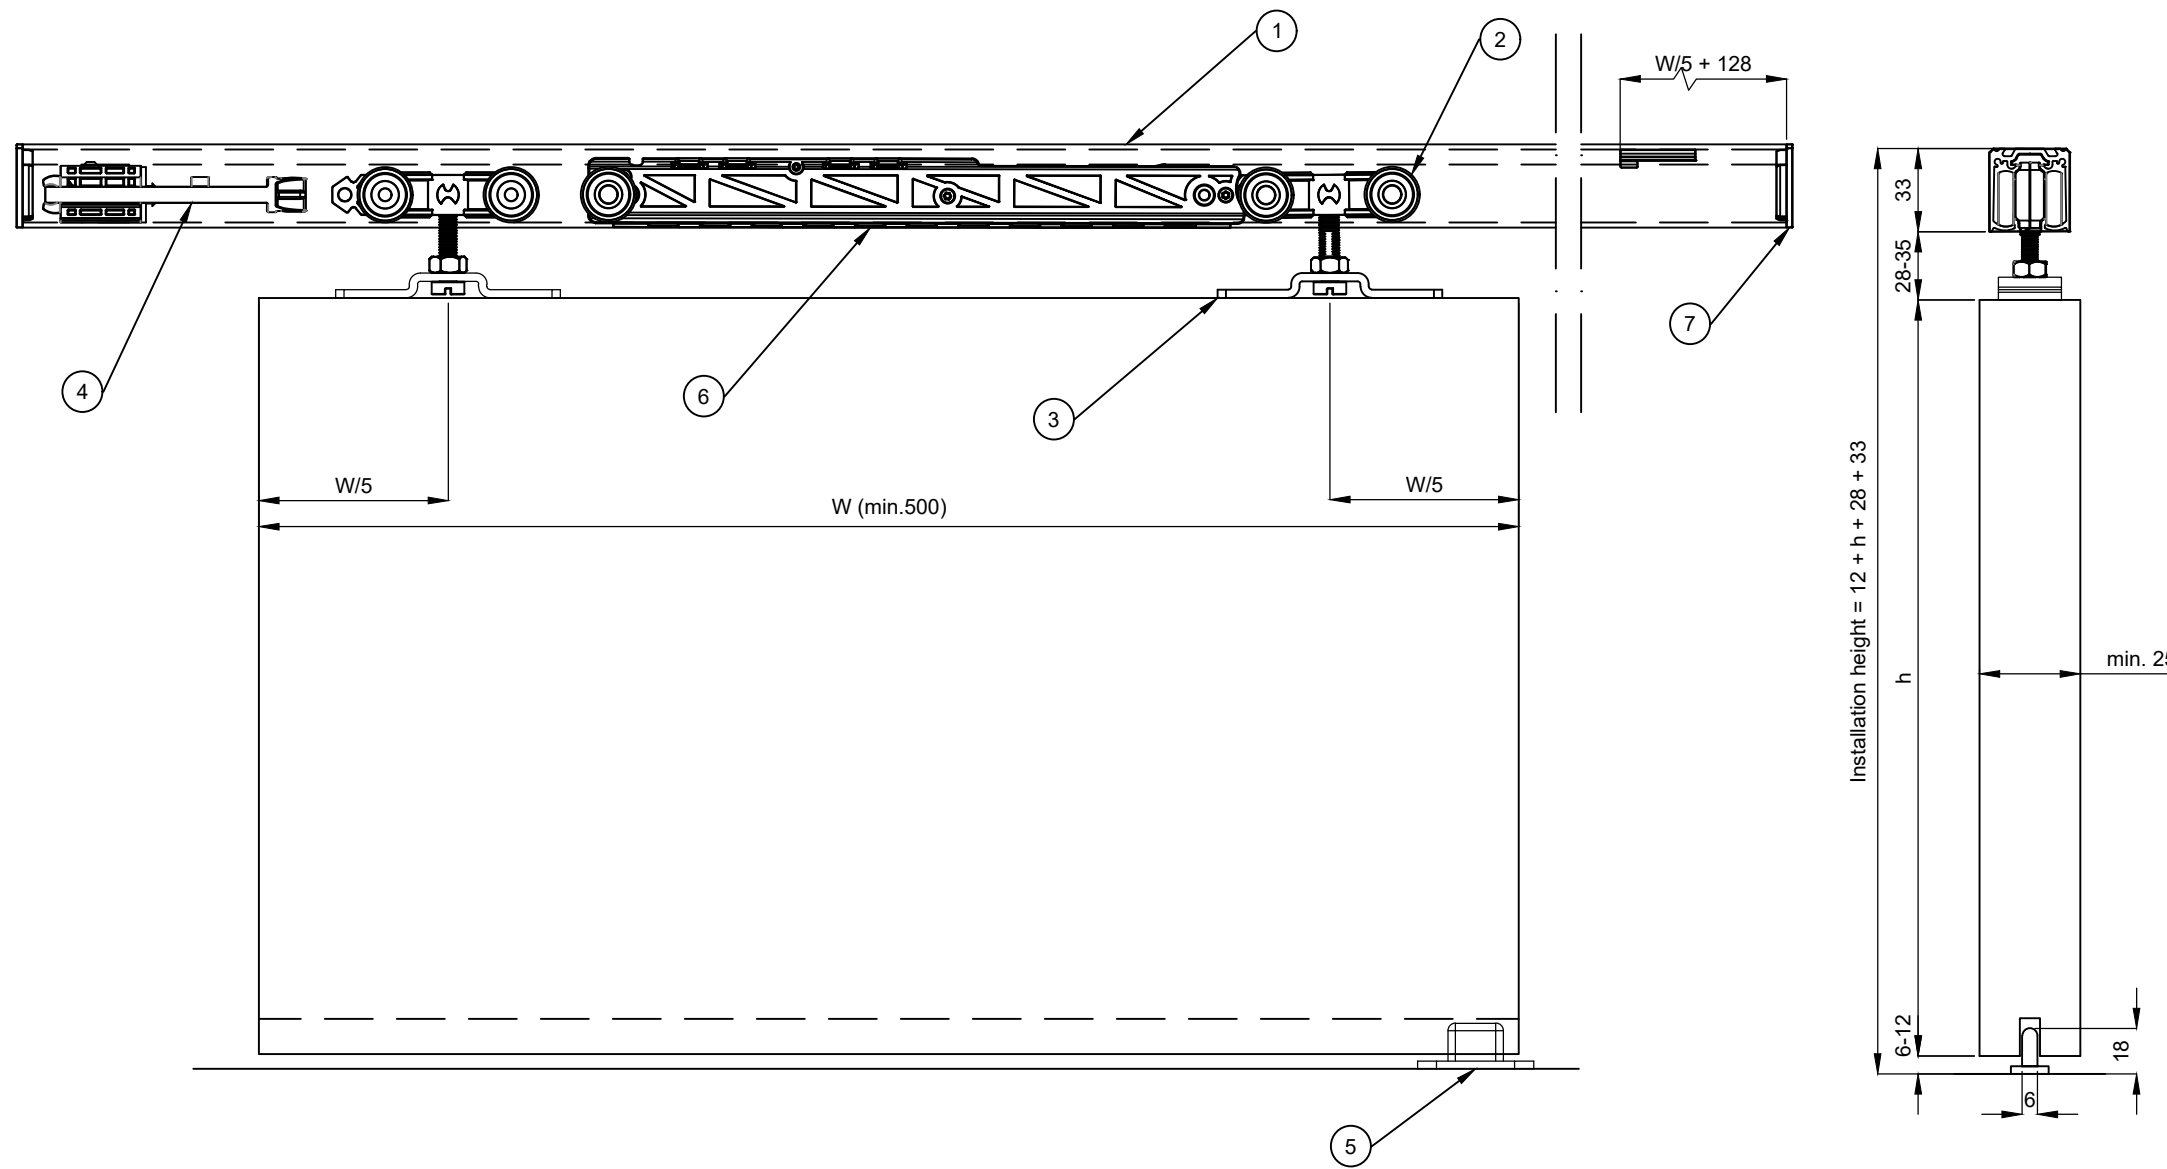

Nimike / Description
 Helasarja kiskolla 75 Flow / Fittings set with track 75 Flow

Tuotenumero / Product Nr.
 20708 / 20709

Tuotesarja / Product Series
 Series 75 (Flow)

Piirtäjä / By
 AM

Mittakaava / Scale
 1:3

Rev
 A3
 01

1. Track K-75/Flow	5. Bottom guide AO-75	9.	13.
2. Hanger MP-75/nylon	6. Bracket SKX-75/Flow	10.	14.
3. Plate PLP-75	7. Soft close OHR-75/Flow	11.	15.
4. Soft stop SS-75	8. End cap PLH-75/Flow	12.	16.

Huomiot / Notes
 1. Drawing is for reference only and subject to change without notice.
 2. All product dimensions are in millimeter.
 3. Door panels (/movable objects) are not in scale.

Nimike / Description Helasarja kiskolla 75 Flow (katto) / Fittings set with track 75 Flow (soffit)			Tuotenumero / Product Nr. 20708-20709	Tuotesarja / Product Series Series 75 (Flow)	Piirtäjä / By AM	Mittakaava / Scale 1:3	A3	Rev 01
1. Track K-75/Flow	5. Bottom guide AO-75	9.	13.	Huomiot / Notes 1. Drawing is for reference only and subject to change without notice. 2. All product dimensions are in millimeter. 3. Door panels (/movable objects) are not in scale.				
2. Hanger MP-75/nylon	6. Soft close OHR-75/Flow	10.	14.					
3. Plate PLP-75	7. End cap PLH-75/Flow	11.	15.					
4. Soft stop SS-75	8.	12.	16.					