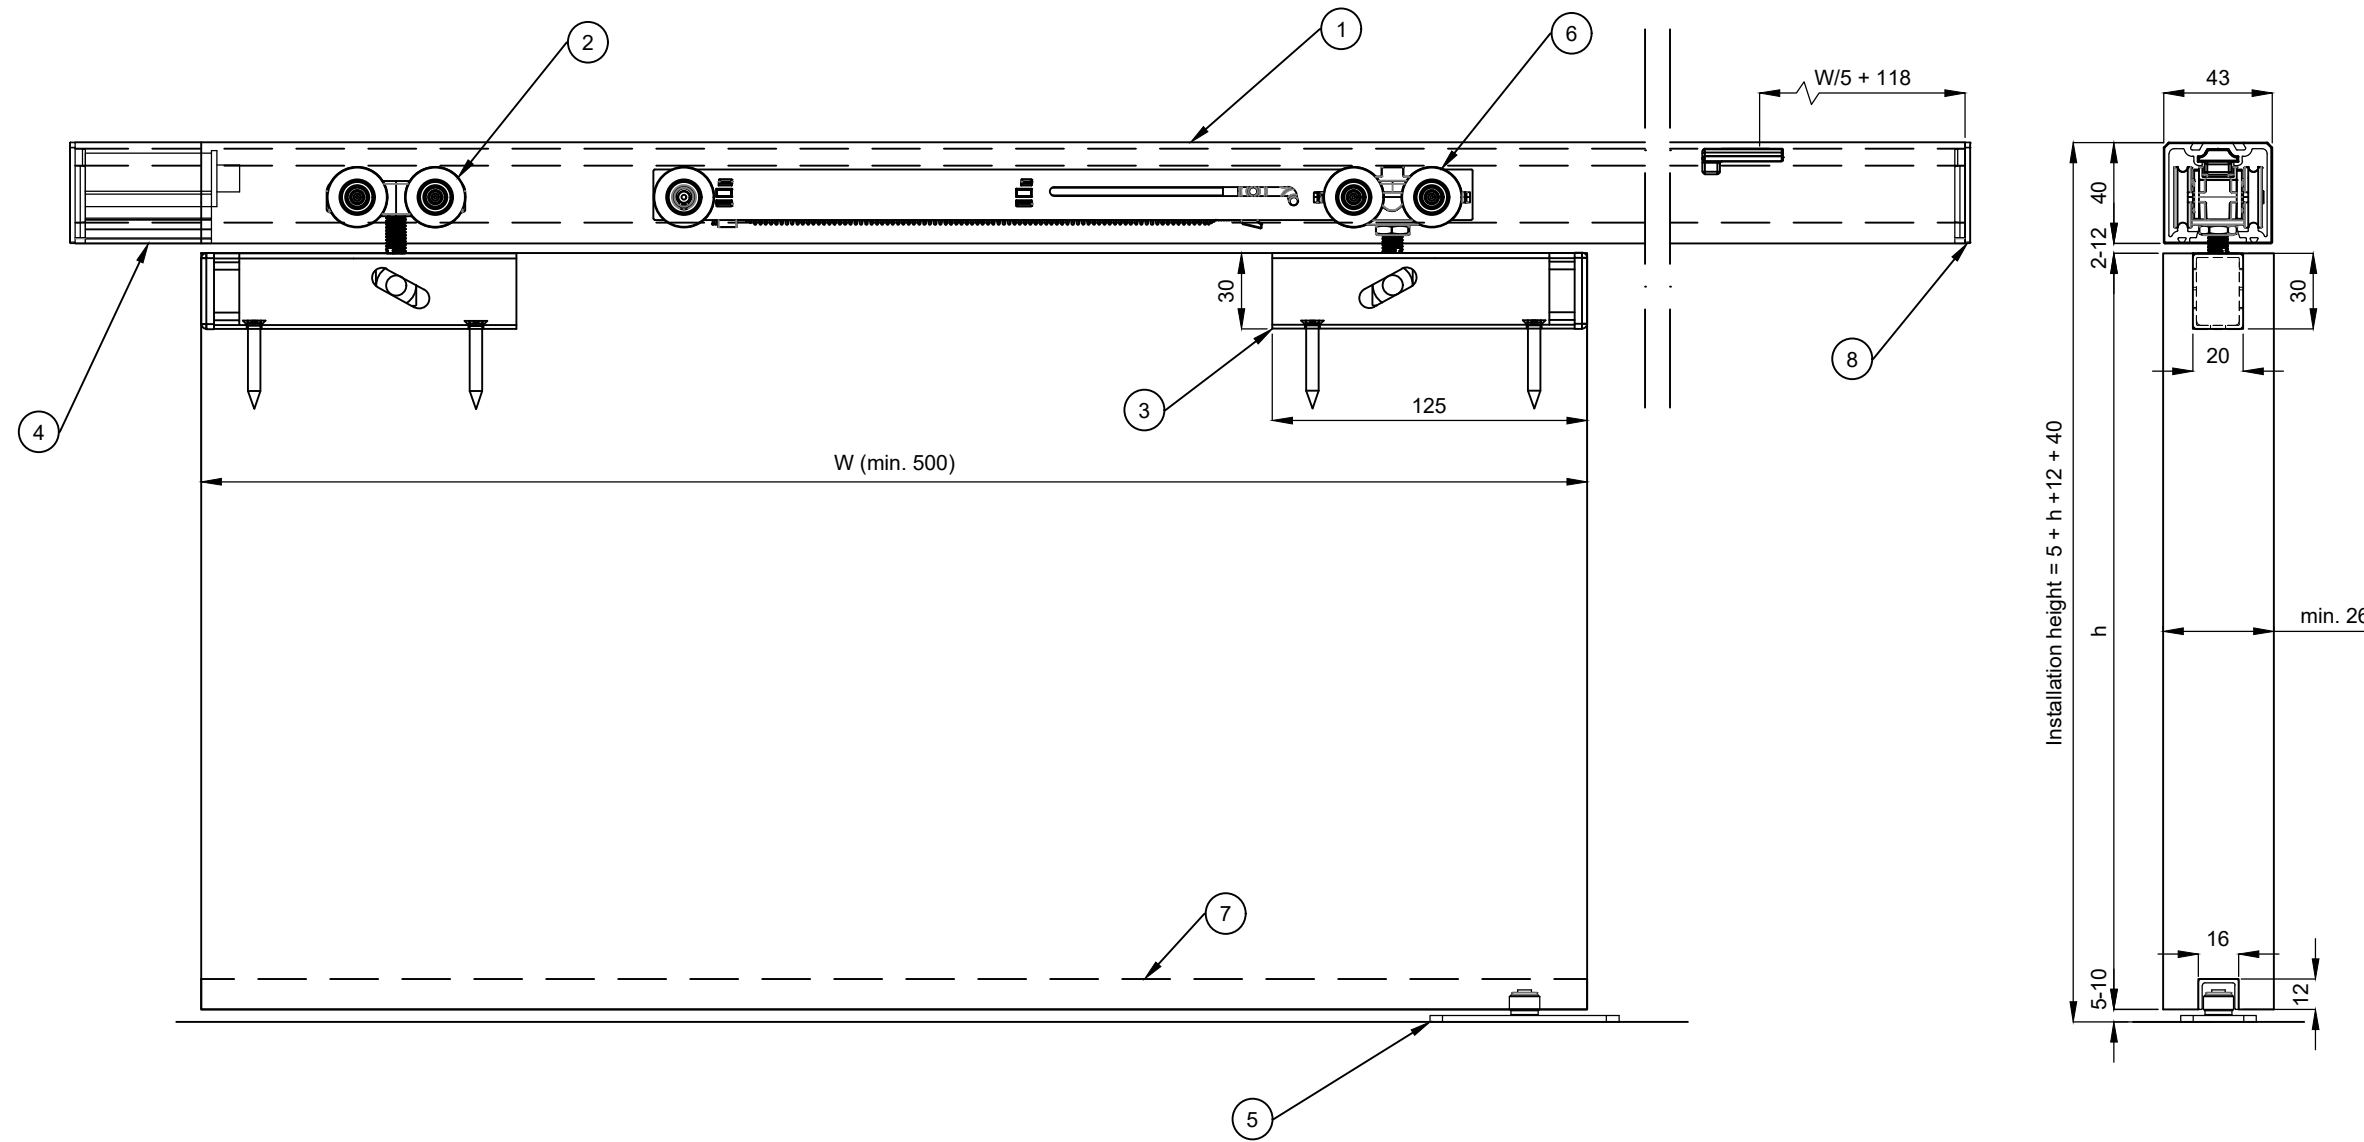

Nimike / Description SAGA 150 (seinä/wall): LHP/1x Soft close			Tuotenumero / Product Nr. (assembly S131-1)	Tuotesarja / Product Series SAGA 150	Piirtäjä / By AM	Mittakaava / Scale 1:3	A3	Rev 01
1. Track K-150/SAGA	5. Bottom guide AOL-10/SAGA	9. End cap PL-150/SAGA	13.	Huomiot / Notes 1. Drawing is for reference only and subject to change without notice. 2. All product dimensions are in millimeter. 3. Door panels (/movable objects) are not in scale.				
2. Hanger MP-150/SAGA	6. Bracket SK-150/300/SAGA	10.	14.					
3. Plate LHP-150/SAGA	7. Soft close w. hanger OHP-150/SAGA	11.	15.					
4. Track stop KP-150/300/SAGA	8. Bottom guide channel AOK-10	12.	16.					

Nimike / Description SAGA 150 (katto/soffit): LHP/1x Soft close			Tuotenumero / Product Nr. (assembly K131-1)	Tuotesarja / Product Series SAGA 150	Piirtäjä / By AM	Mittakaava / Scale 1:3	A3	Rev 01
--	--	--	--	---	---------------------	---------------------------	----	-----------

1. Track K-150/SAGA	5. Bottom guide AOL-10/SAGA	9.	13.
2. Hanger MP-150/SAGA	6. Soft close w. hanger OHP-150/SAGA	10.	14.
3. Plate LHP-150/SAGA	7. Bottom guide channel AOK-10	11.	15.
4. Track stop KP-150/300/SAGA	8. End cap PL-150/SAGA	12.	16.

Huomiot / Notes

- Drawing is for reference only and subject to change without notice.
- All product dimensions are in millimeter.
- Door panels (/movable objects) are not in scale.