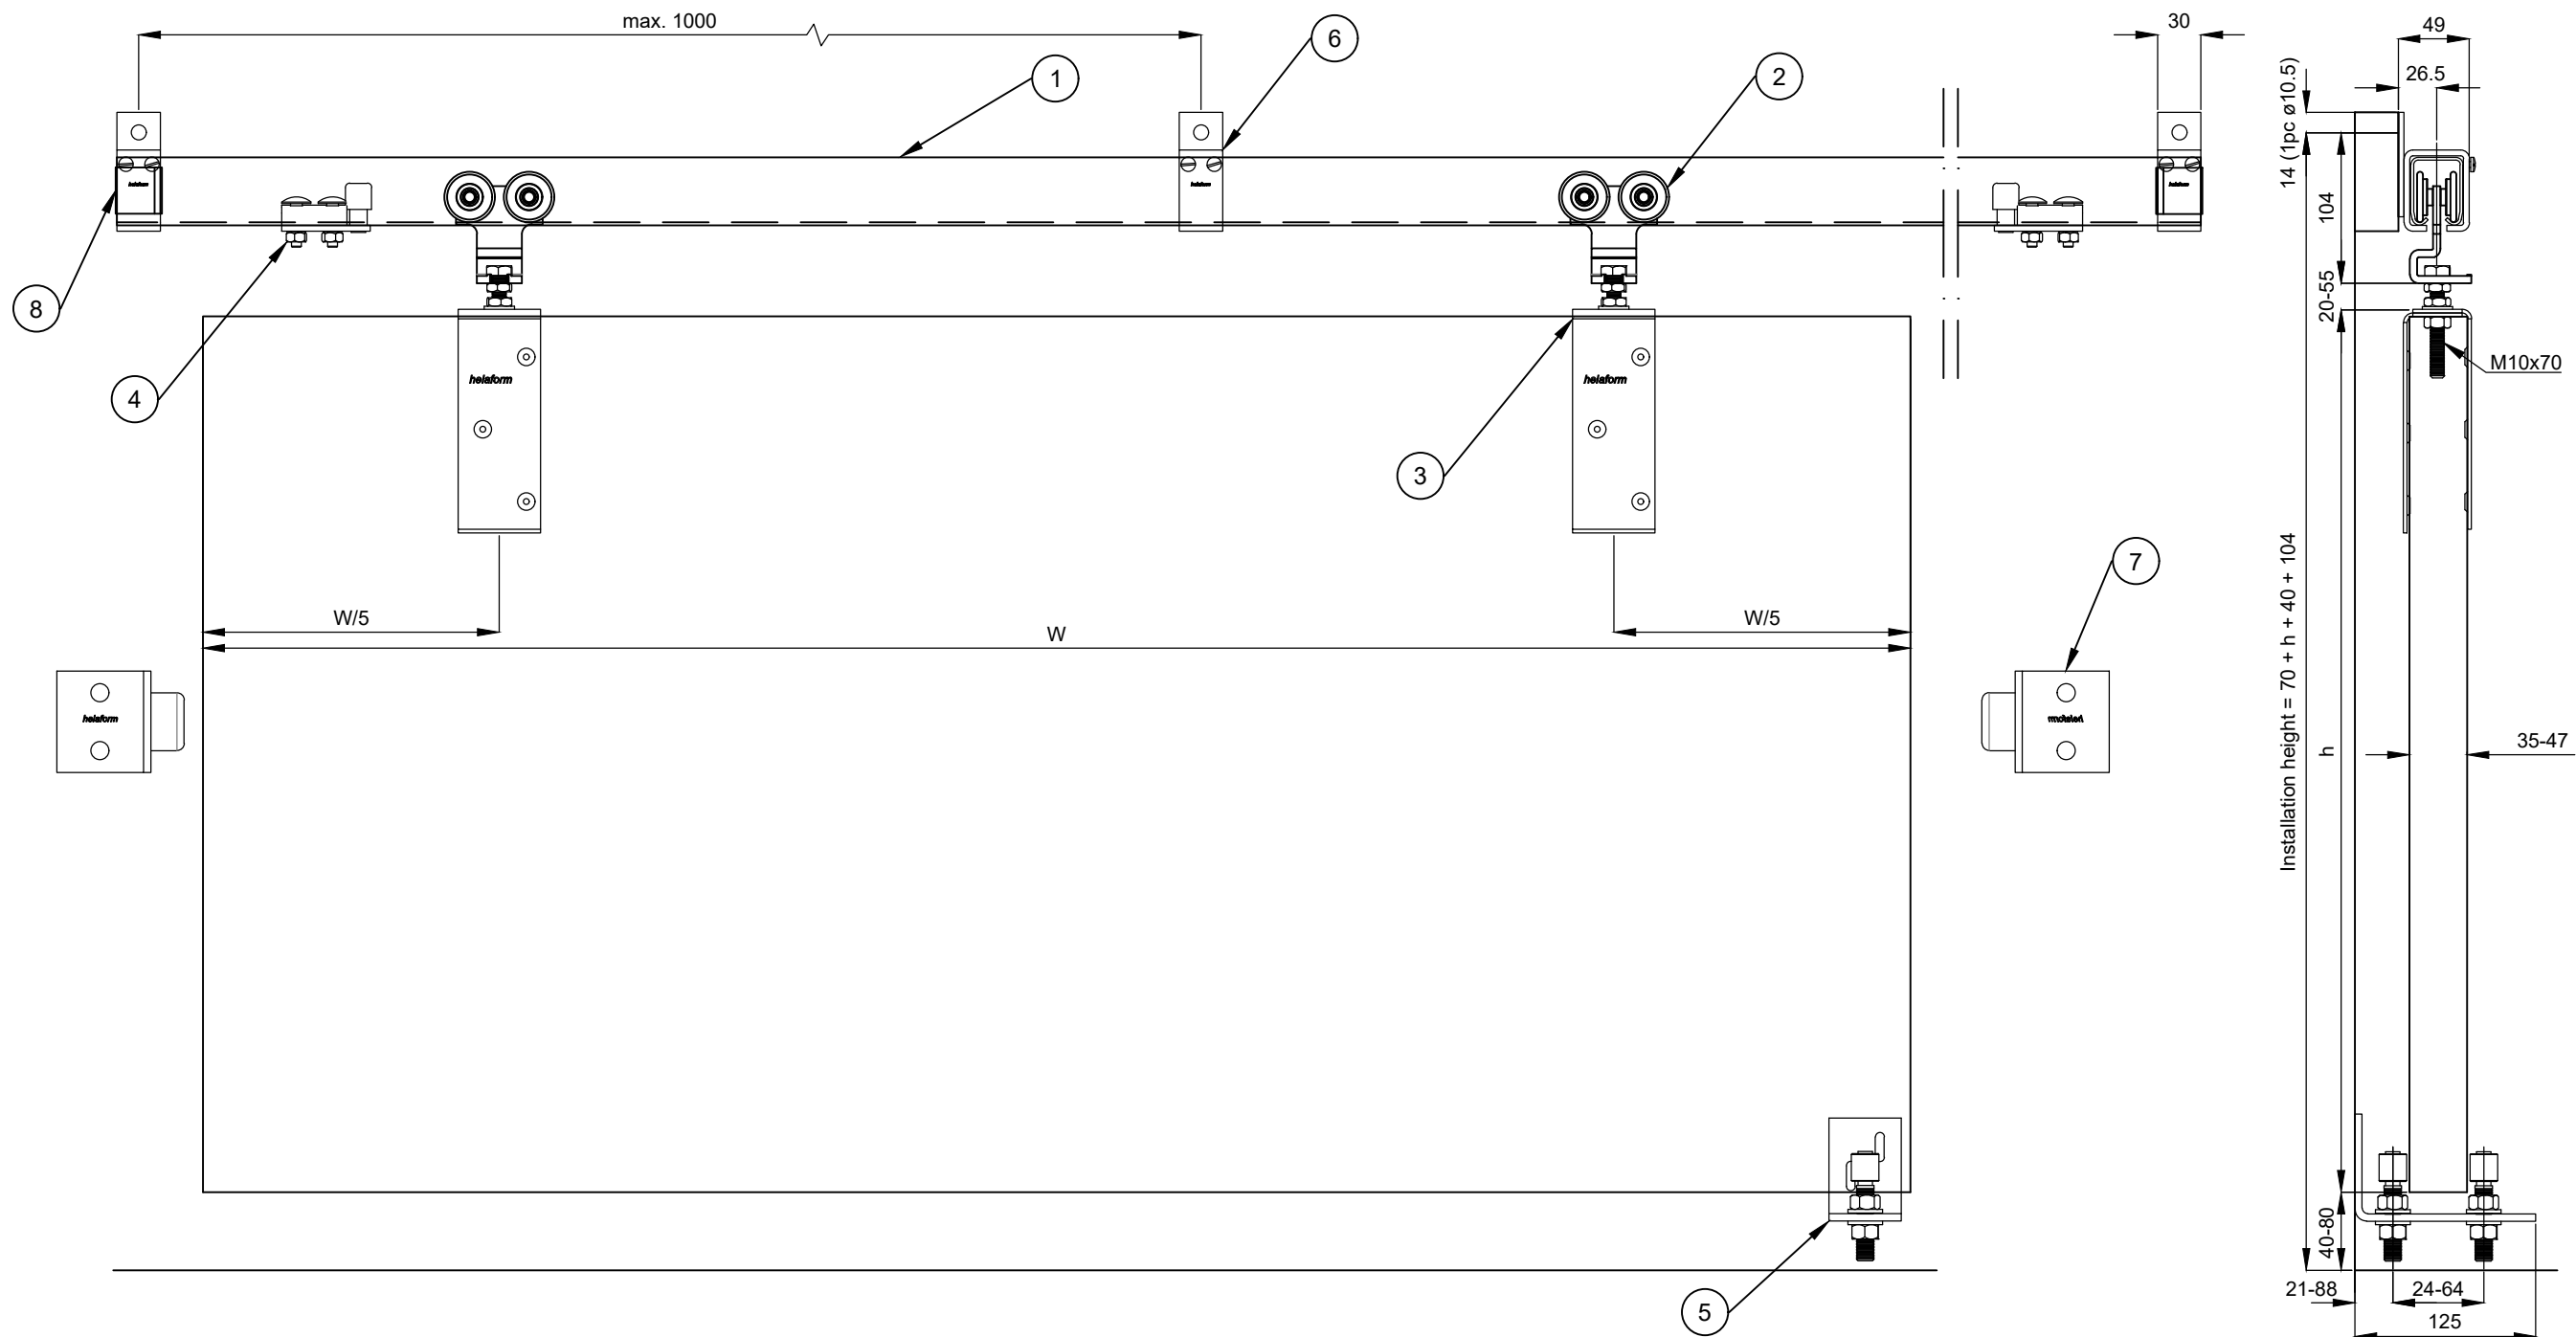

Nimike / Description Tarvikesarja 150 / Assembly set 150			Tuotenumero / Product Nr. 40200* (1)			Tuotesarja / Product Series Series 150			Piirtäjä / By AM			Mittakaava / Scale 1:5 A3			Rev 01		
1.	Track K-150	5.	Bottom guide AO-12*	9.	End clip PK-150*	13.		Huomiot / Notes 1. Drawing is for reference only and subject to change without notice. 2. All product dimensions are in millimeter. 3. Door panels (/movable objects) are not in scale.									
2.	Hanger MPS-150*	6.	Bracket SKL-150*	10.		14.											
3.	Plate PLS-100/150*	7.	Bottom guide channel AOK	11.		15.											
4.	Track stop KP-100/150*	8.	Wall stop P	12.		16.											

Nimike / Description
Tarvikesarja 150 / Assembly set 150

Tuotenumero / Product Nr.
40200* (2)

Tuotesarja / Product Series
Series 150

Piirtäjä / By
AM

Mittakaava / Scale
1:5

A3
Rev
01

1. Track K-150	5. Bottom guide AO-22*	9.
2. Hanger MPS-150*	6. Bracket SKL-150*	10.
3. Plate PLS-100/150*	7. Wall stop P	11.
4. Track stop KP-100/150*	8. End clip PK-150*	12.

13.	
14.	
15.	
16.	

Huomiot / Notes
1. Drawing is for reference only and subject to change without notice.
2. All product dimensions are in millimeter.
3. Door panels (/movable objects) are not in scale.