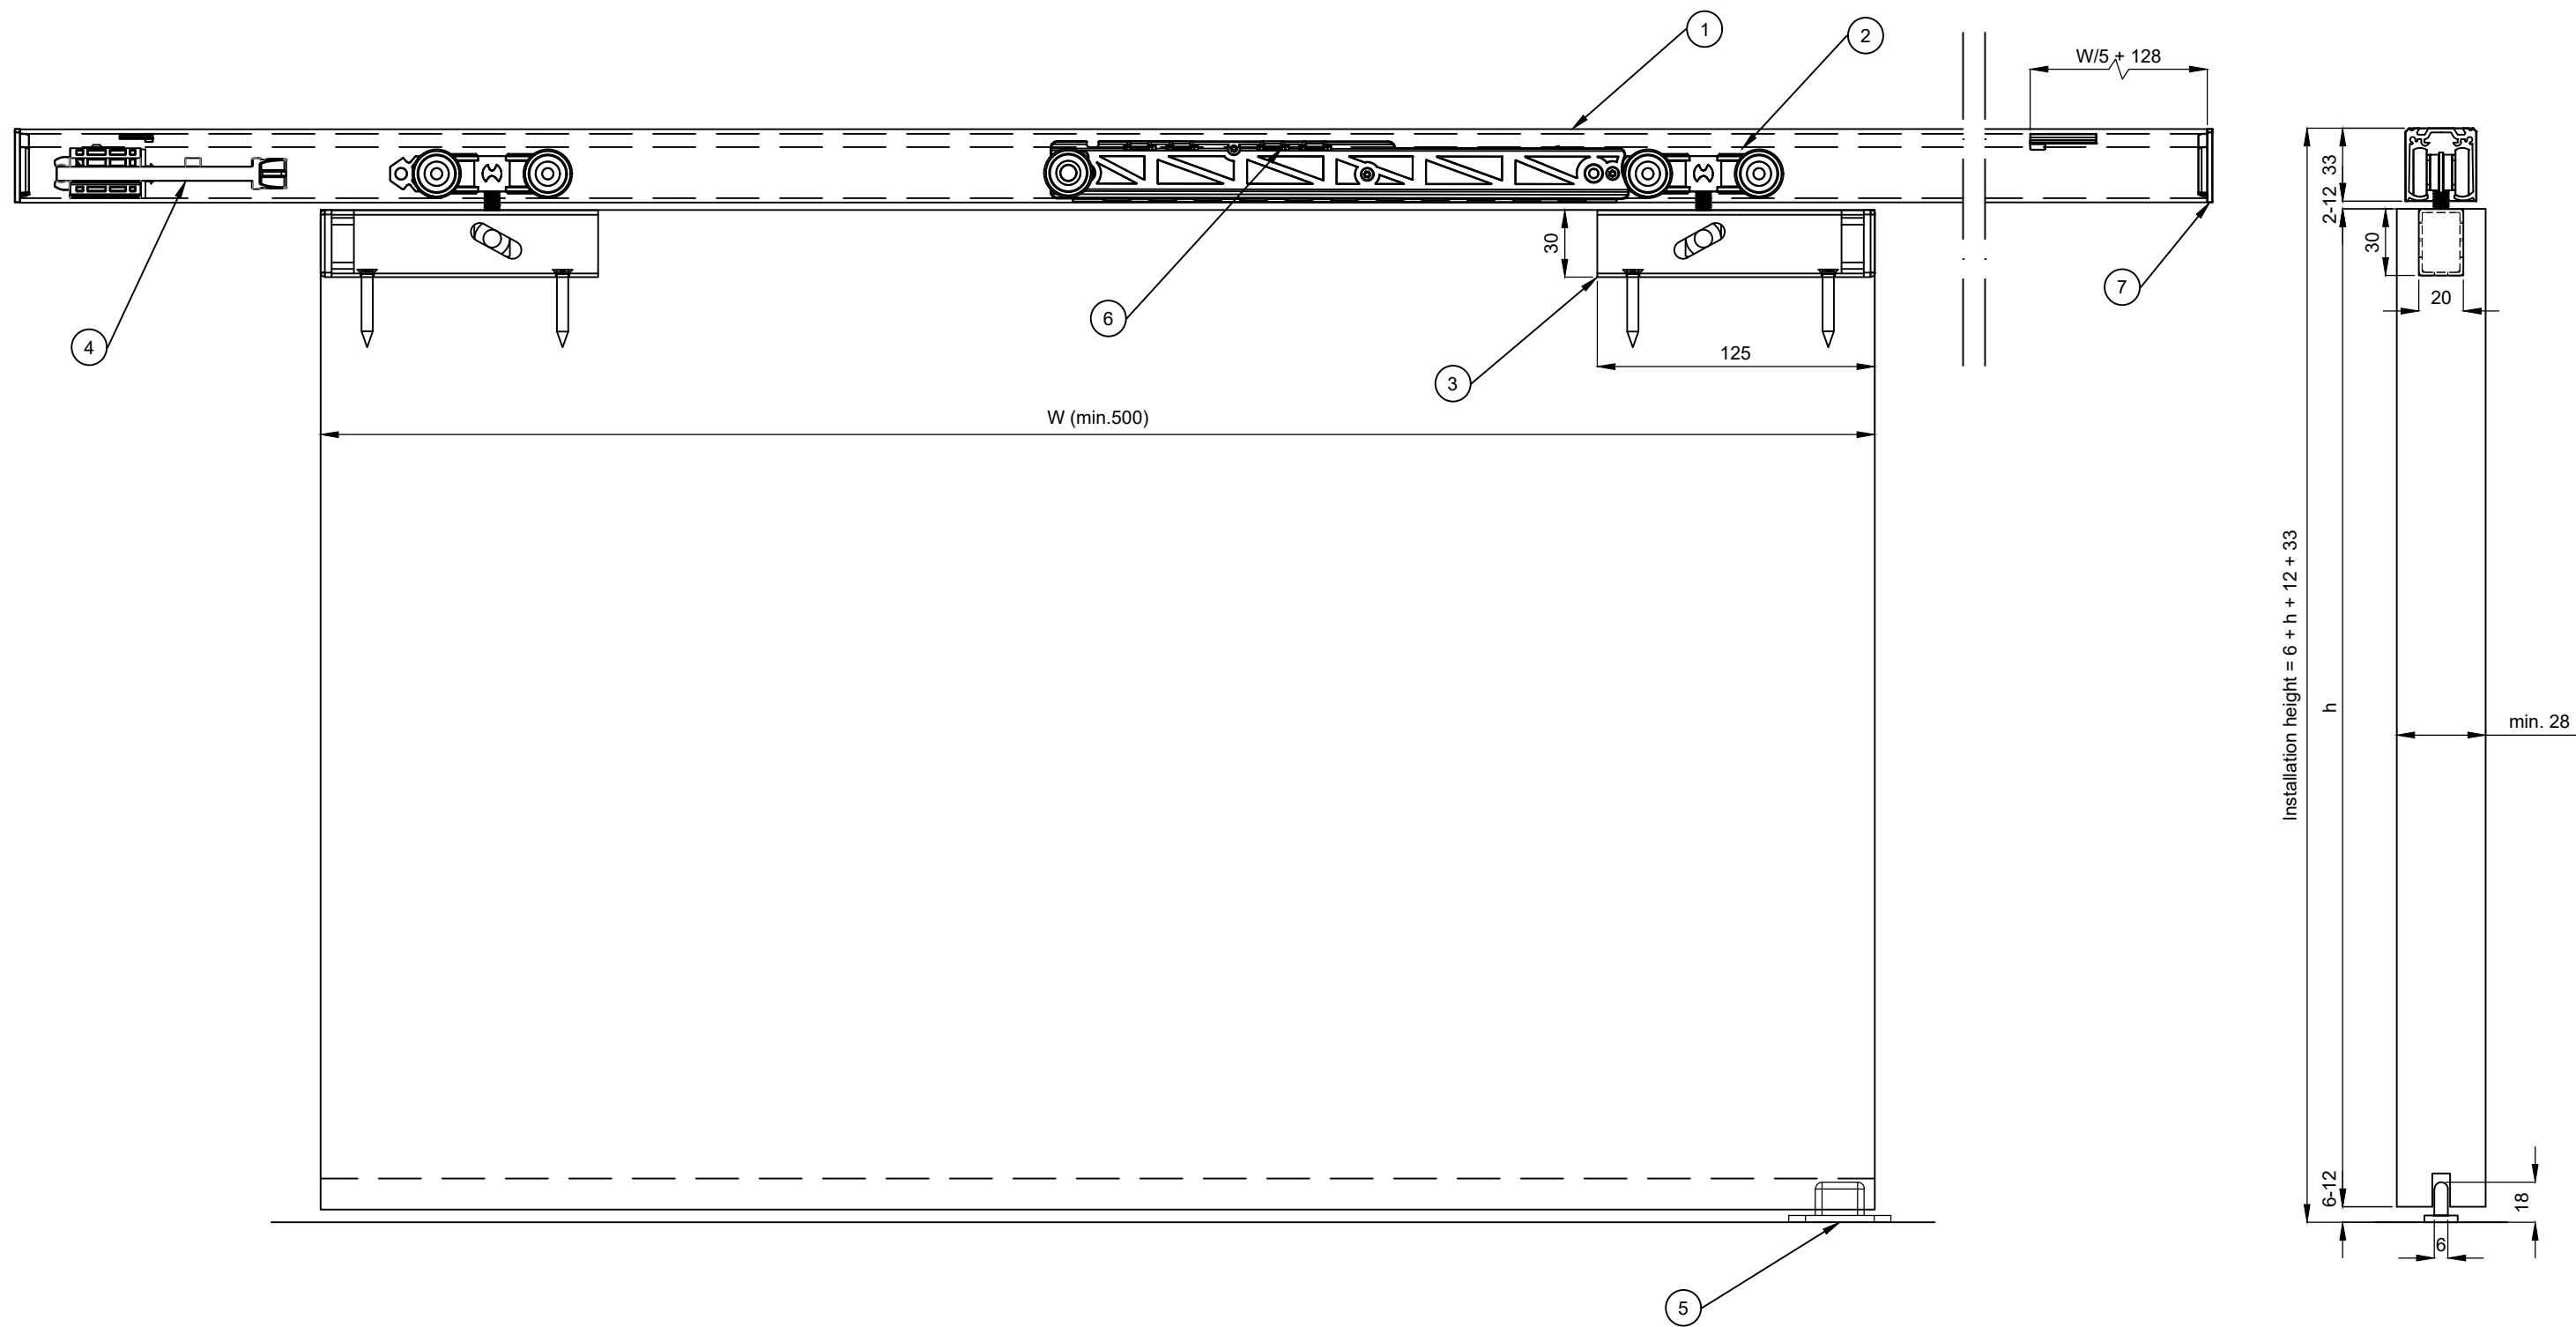

Nimike / Description
Series 75 Flow (seinä/wall): LHP/Soft close & Soft stop

Tuotenumero / Product Nr.
(assembly S130-5)

Tuotesarja / Product Series
Series 75 (Flow)

Piirtäjä / By
AM

Mittakaava / Scale
1:3

Rev
01

1. Track K-75/Flow	5. Bottom guide AO-75	9.
2. Hanger MP-75/nylon	6. Bracket SKX-75/Flow	10.
3. Plate LHP-75	7. Soft close OHR-75/Flow	11.
4. Soft stop SS-75	8. End cap PLH-75/Flow	12.

13.	
14.	
15.	
16.	

Huomiot / Notes
 1. Drawing is for reference only and subject to change without notice.
 2. All product dimensions are in millimeter.
 3. Door panels (/movable objects) are not in scale.

helaform

Nimike / Description			Tuotenumero / Product Nr.			Tuotesarja / Product Series			Piirtäjä / By			Mittakaava / Scale			Rev					
Series 75 Flow (katto/soffit): LHP/Soft close & Soft stop			(assembly K130-5)			Series 75 (Flow)			AM			1:3			A3			01		
1.	Track K-75/Flow	9.	5.	Bottom guide AO-75	13.	Huomiot / Notes 1. Drawing is for reference only and subject to change without notice. 2. All product dimensions are in millimeter. 3. Door panels (/movable objects) are not in scale.														
2.	Hanger MP-75/nylon	10.	6.	Soft close OHR-75/Flow	14.															
3.	Plate LHP-75	11.	7.	End cap PLH-75/Flow	15.															
4.	Soft stop SS-75	12.	8.		16.															