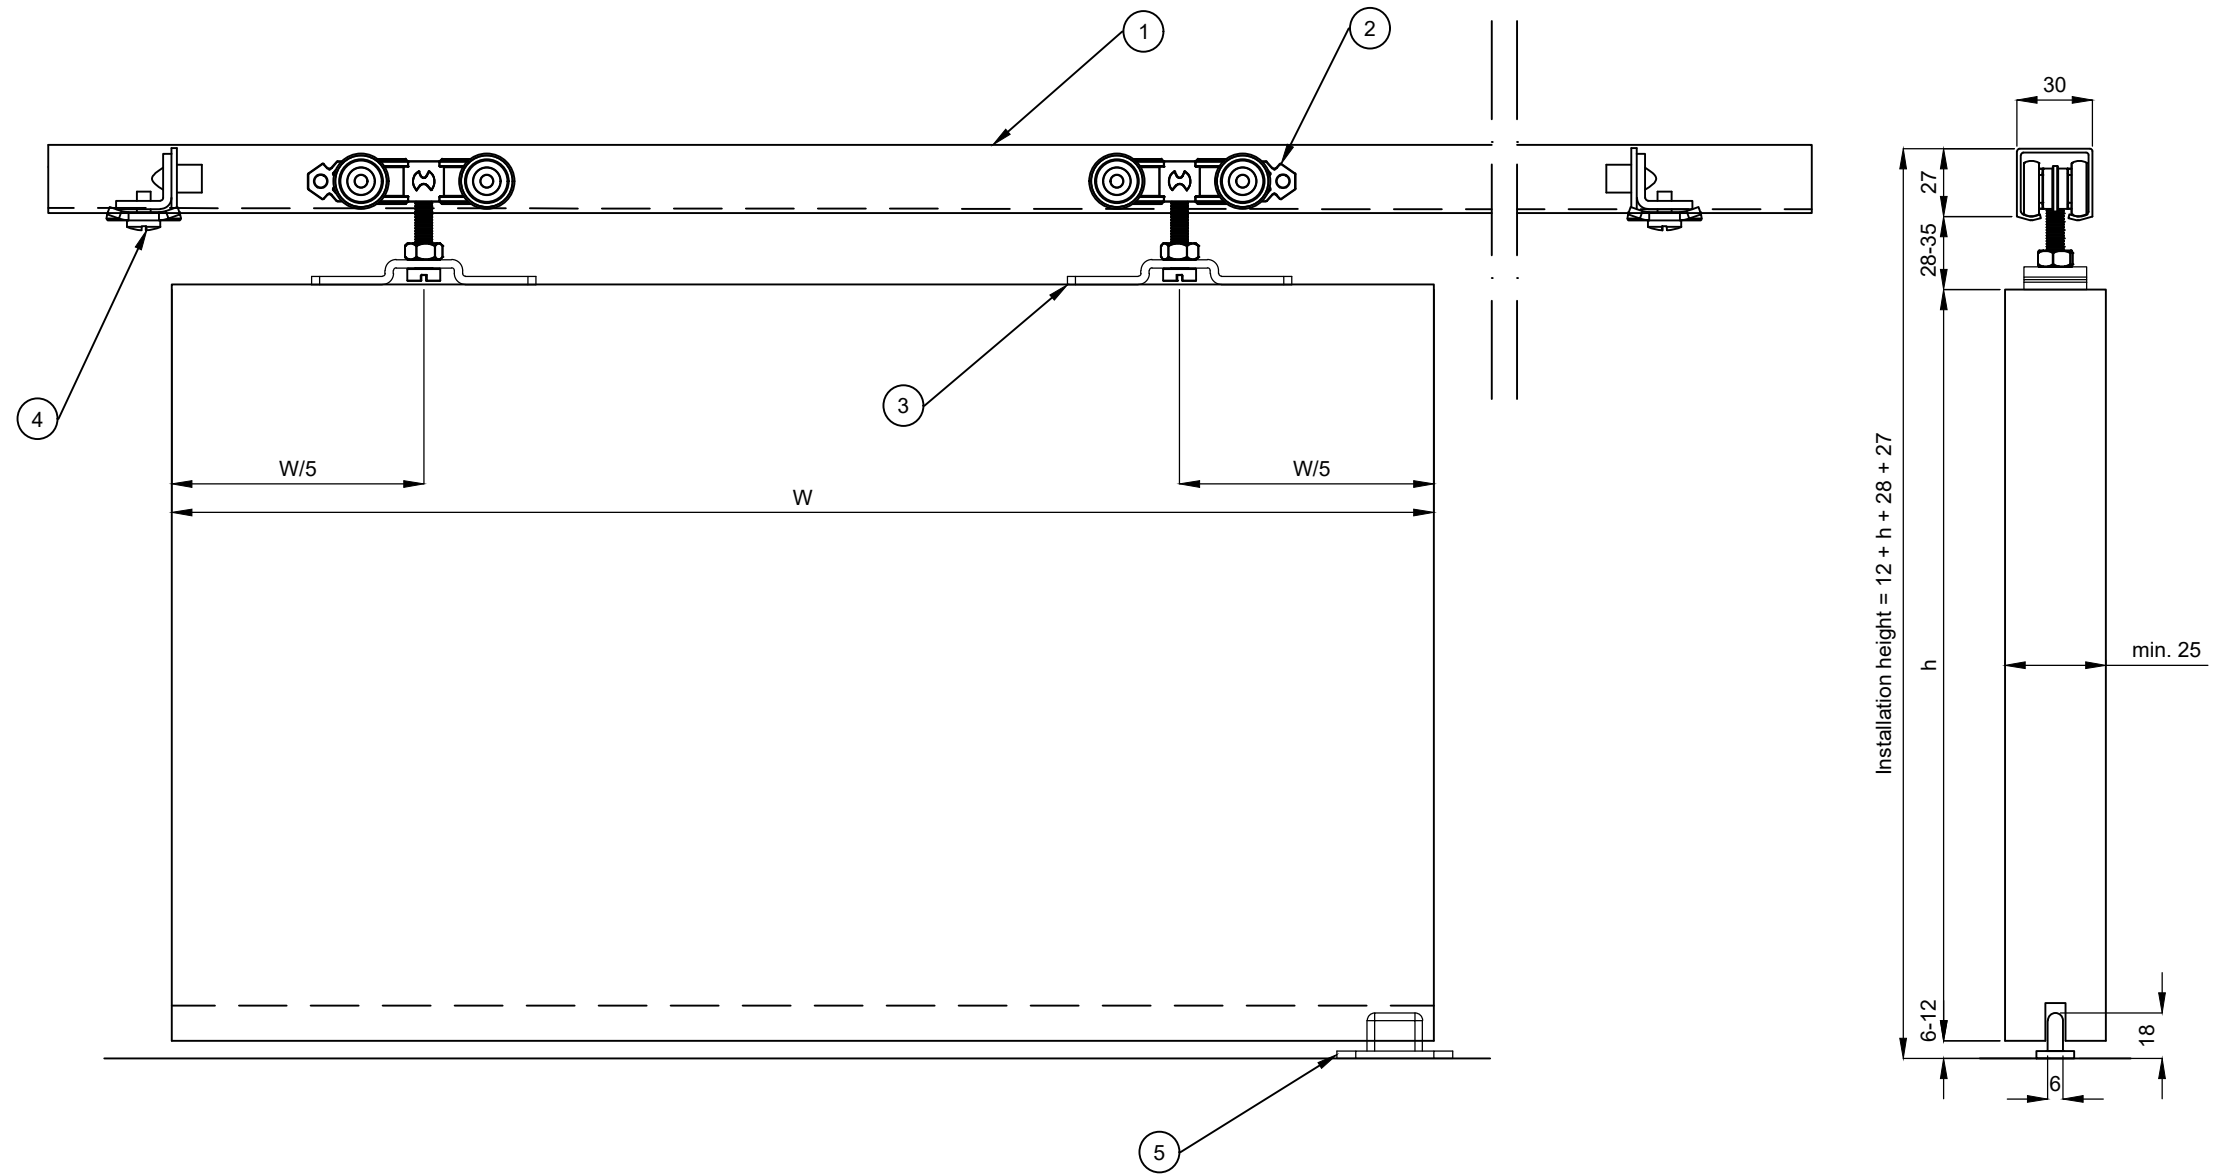

Nimike / Description
Helasarja kiskolla 755 (seinä) / Fittings set with track 755 (wall)

Tuotenumero / Product Nr.
20603-20604

Tuotesarja / Product Series
Series 75 (Fe)

Piirtäjä / By
AM

Mittakaava / Scale
1:3

Rev
A3
01

1. Track K-75	5. Bottom guide AO-75	9.	13.
2. Hanger MP-75/Nylon	6. Bracket SK-75	10.	14.
3. Plate PLP-75	7.	11.	15.
4. Track stop KP-75-100	8.	12.	16.

Huomiot / Notes

1. Drawing is for reference only and subject to change without notice.
2. All product dimensions are in millimeter.
3. Door panels (/movable objects) are not in scale.

helaform

Nimike / Description Helasarja kiskolla 755 (katto) / Fittings set with track 755 (soffit)			Tuotenumero / Product Nr. 20603-20604		Tuotesarja / Product Series Series 75 (Fe)		Piirtäjä / By AM		Mittakaava / Scale 1:3 A3		Rev 01
1. Track K-75	5. Bottom guide AO-75	9.	13.	Huomiot / Notes 1. Drawing is for reference only and subject to change without notice. 2. All product dimensions are in millimeter. 3. Door panels (/movable objects) are not in scale.							
2. Hanger MP-75/Nylon	6.	10.	14.								
3. Plate PLP-75	7.	11.	15.								
4. Track stop KP-75-100	8.	12.	16.								