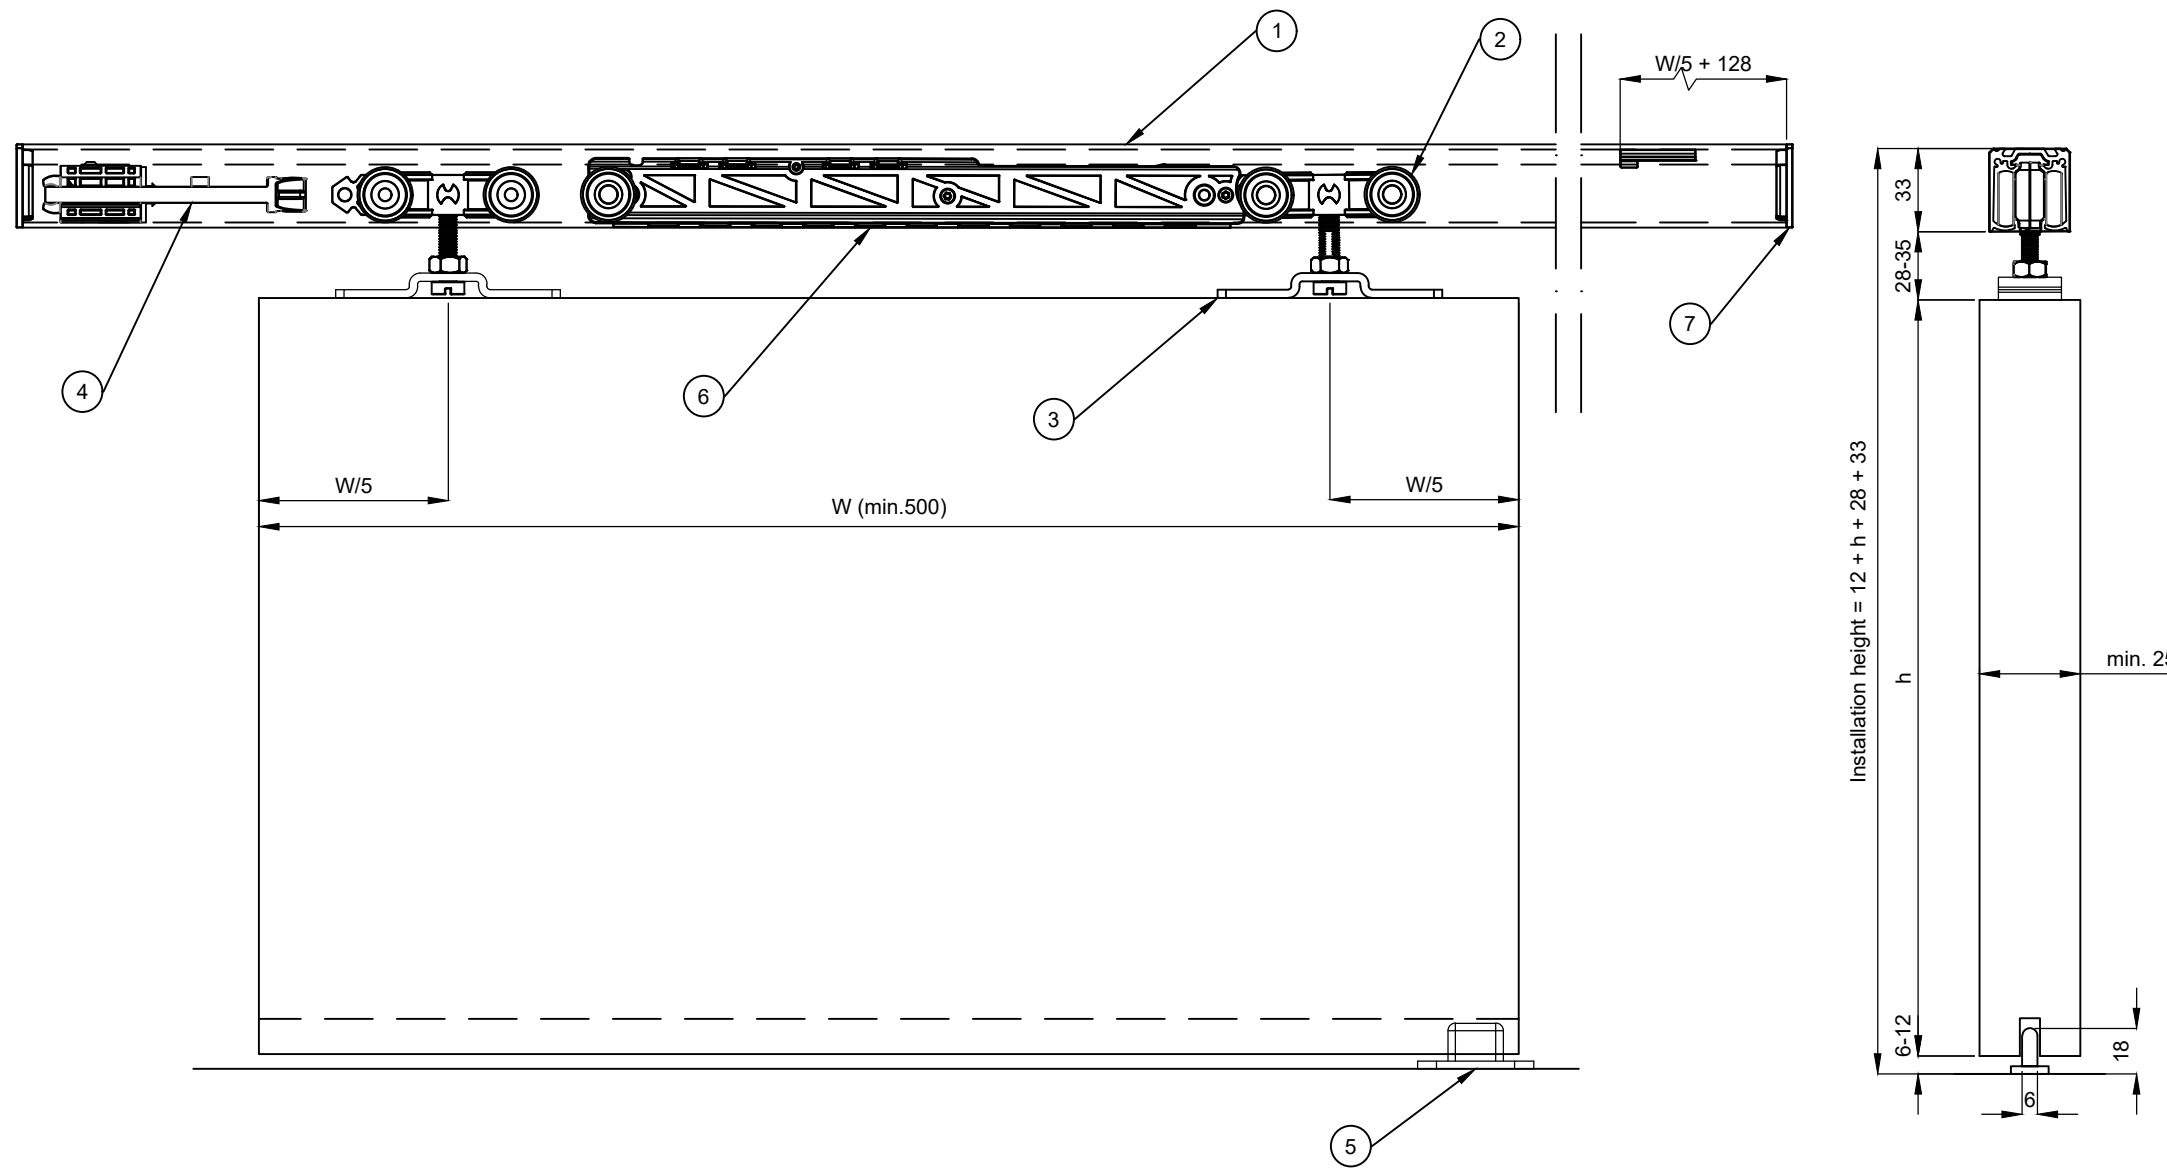

Nimike / Description Helasarja kiskolla 75 Flow / Fittings set with track 75 Flow			Tuotenumero / Product Nr. 20708 / 20709	Tuotesarja / Product Series Series 75 (Flow)	Piirtäjä / By AM	Mittakaava / Scale 1:3	A3	Rev 01
--	--	--	--	---	---------------------	---------------------------	----	-----------

1. Track K-75/Flow	5. Bottom guide AO-75	9.	13.
2. Hanger MP-75/nylon	6. Bracket SKX-75/Flow	10.	14.
3. Plate PLP-75	7. Soft close OHR-75/Flow	11.	15.
4. Soft stop SS-75	8. End cap PLH-75/Flow	12.	16.

**Huomiot / Notes**

- Drawing is for reference only and subject to change without notice.
- All product dimensions are in millimeter.
- Door panels (/movable objects) are not in scale.

Nimike / Description Helasarja kiskolla 75 Flow (katto) / Fittings set with track 75 Flow (soffit)			Tuotenumero / Product Nr. 20708-20709	Tuotesarja / Product Series Series 75 (Flow)	Piirtäjä / By AM	Mittakaava / Scale 1:3	A3	Rev 01
1. Track K-75/Flow	5. Bottom guide AO-75	9.	13.	<b>Huomiot / Notes</b> 1. Drawing is for reference only and subject to change without notice. 2. All product dimensions are in millimeter. 3. Door panels (/movable objects) are not in scale.				
2. Hanger MP-75/nylon	6. Soft close OHR-75/Flow	10.	14.					
3. Plate PLP-75	7. End cap PLH-75/Flow	11.	15.					
4. Soft stop SS-75	8.	12.	16.					