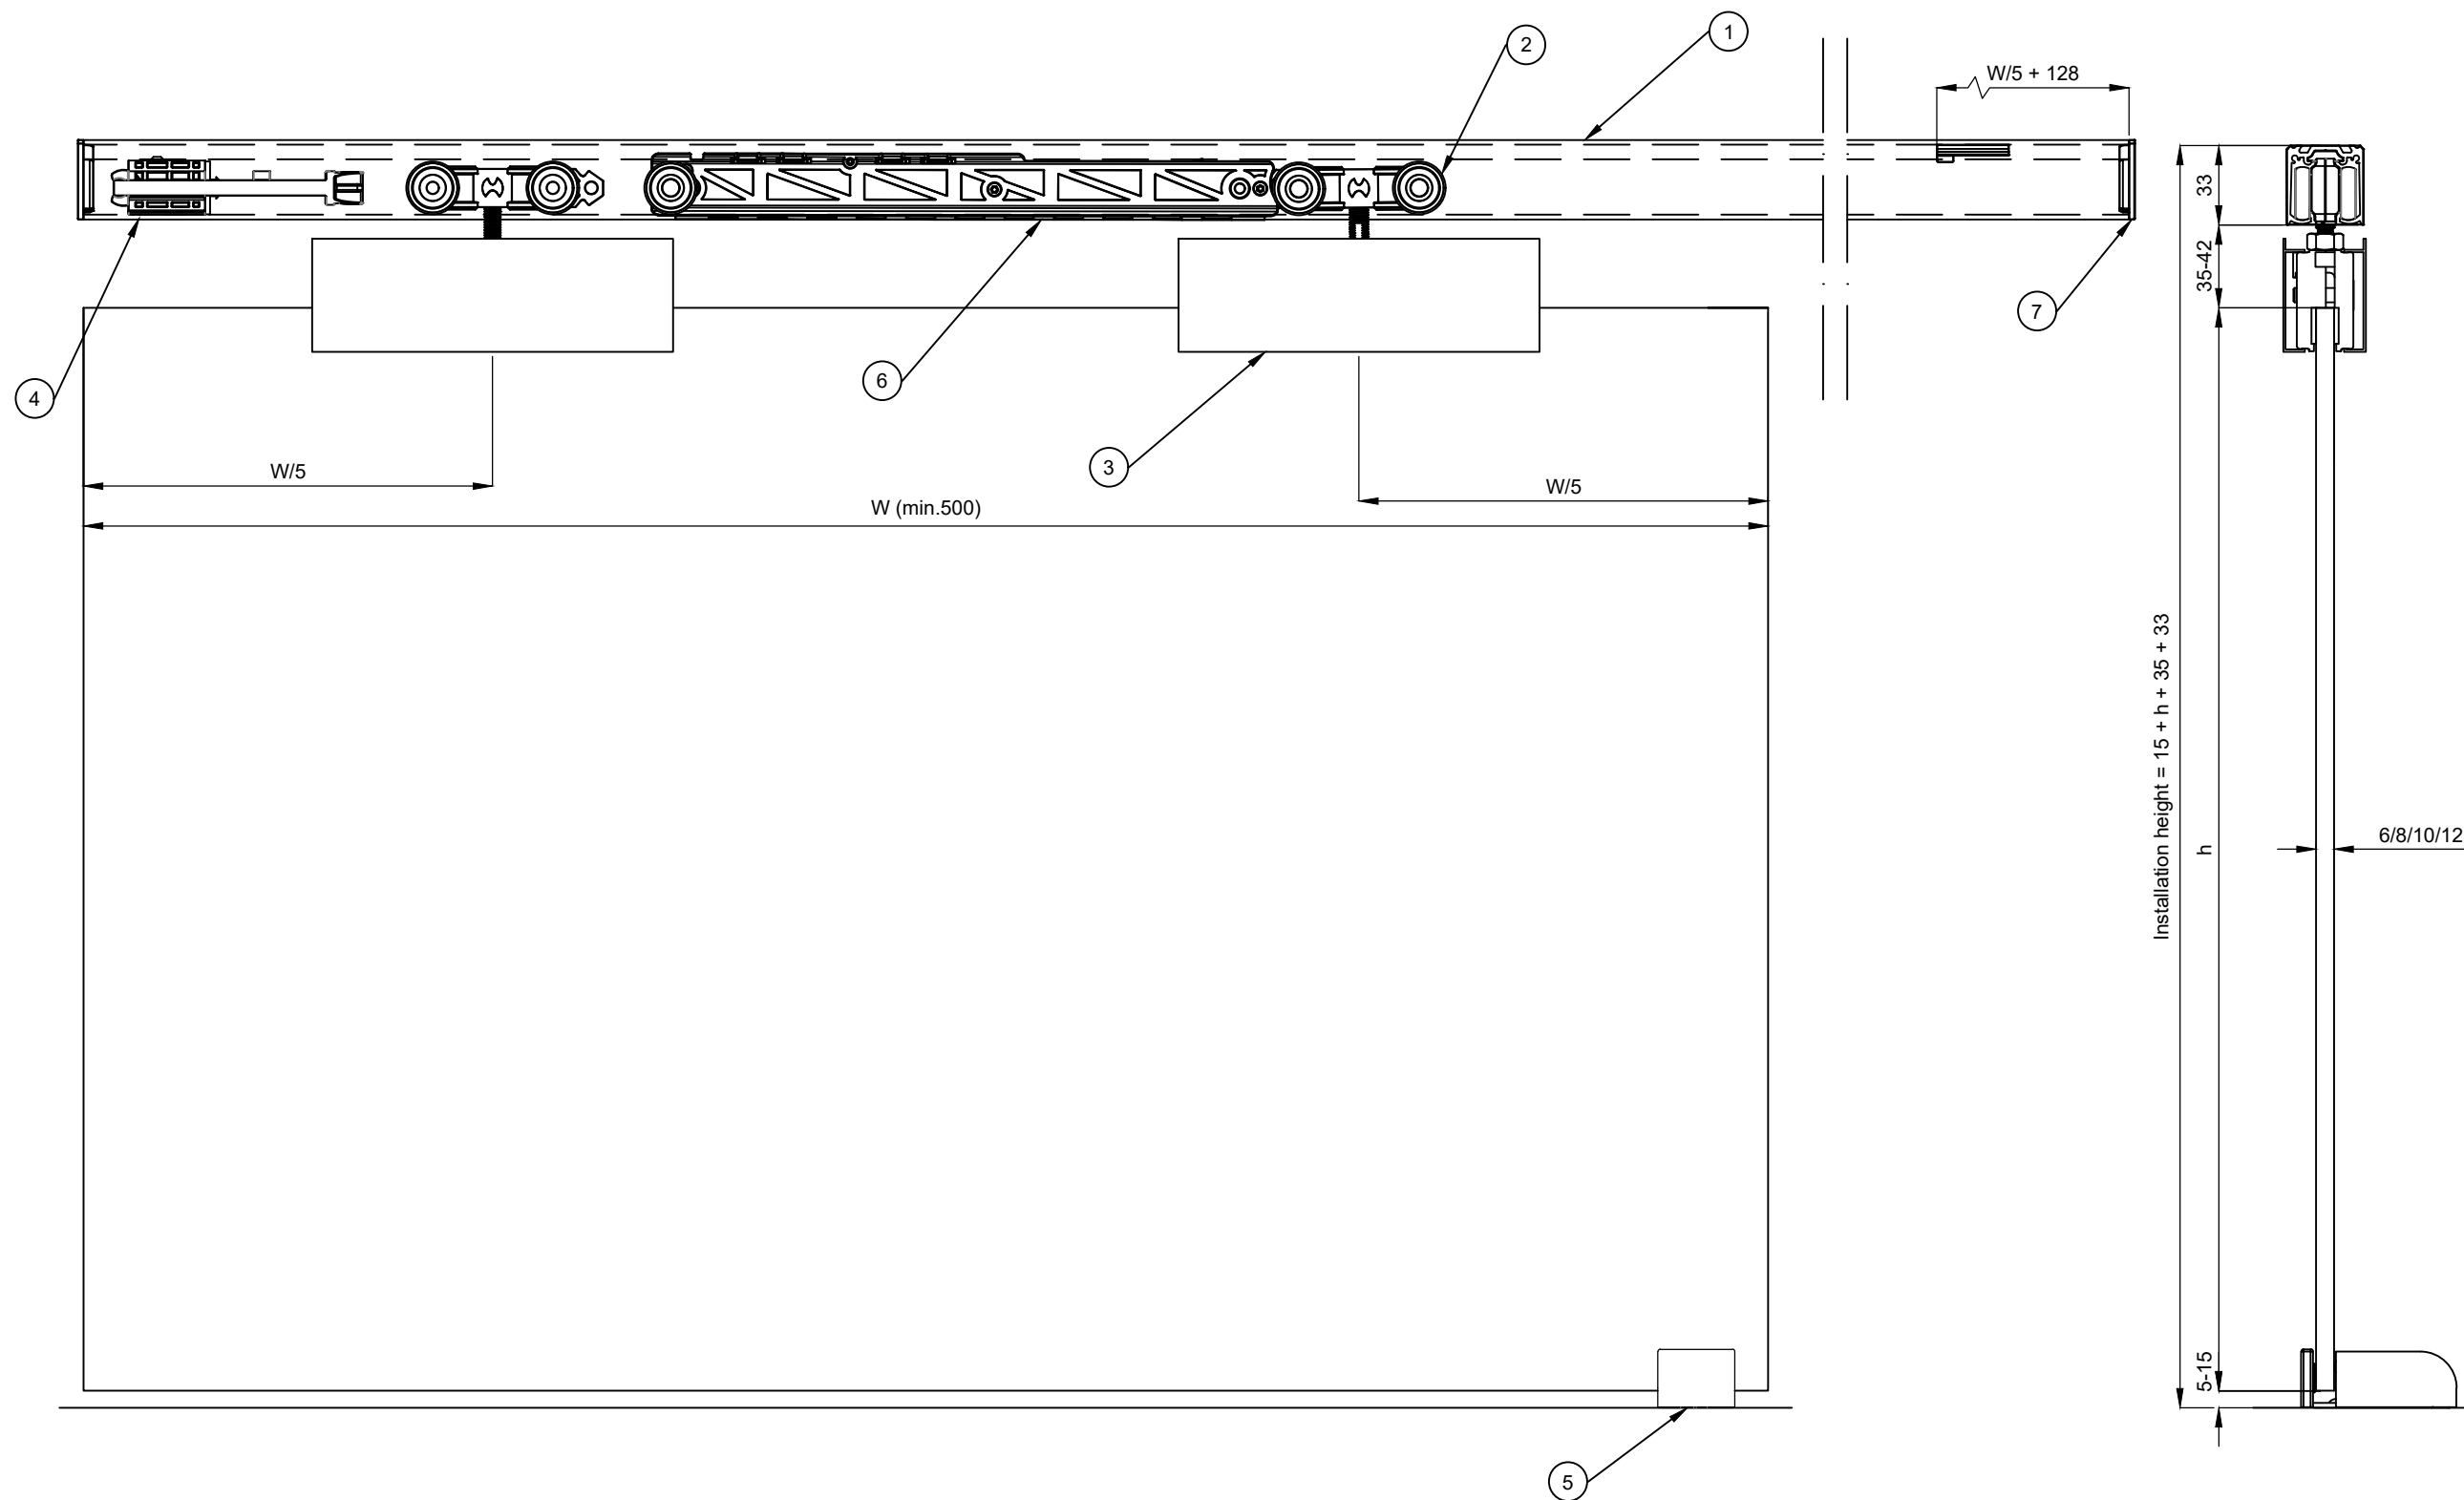

Nimike / Description Series 75 Flow (seinä/wall): Glass/1x Soft close & Soft stop			Tuotenumero / Product Nr. (assembly S140-5)	Tuotesarja / Product Series Series 75 (Flow)	Piirtäjä / By AM	Mittakaava / Scale 1:3	Rev 01
--	--	--	--	---	---------------------	---------------------------	-----------

1. Track K-75/Flow	5. Bottom guide LAO-75/100/150	9.	13.
2. Hanger MP-75/nylon	6. Bracket SKX-75/Flow	10.	14.
3. Plate LP-75/100	7. Soft close OHR-75/Flow	11.	15.
4. Soft stop SS-75	8. End cap PLH-75/Flow	12.	16.

Huomiot / Notes

- Drawing is for reference only and subject to change without notice.
- All product dimensions are in millimeter.
- Door panels (/movable objects) are not in scale.

Nimike / Description			Tuotenumero / Product Nr.		Tuotesarja / Product Series		Piirtäjä / By		Mittakaava / Scale		Rev
Series 75 Flow (katto/soffit): Glass/1x Soft close & Soft stop			(assembly K140-5)		Series 75 (Flow)		AM		1:3		A3

1.	Track K-75/Flow	5.	Bottom guide LAO-75/100/150	9.		13.	
2.	Hanger MP-75/nylon	6.	Soft close OHR-75/Flow	10.		14.	
3.	Plate LP-75/100	7.	End cap PL-75/Flow	11.		15.	
4.	Soft stop SS-75	8.		12.		16.	