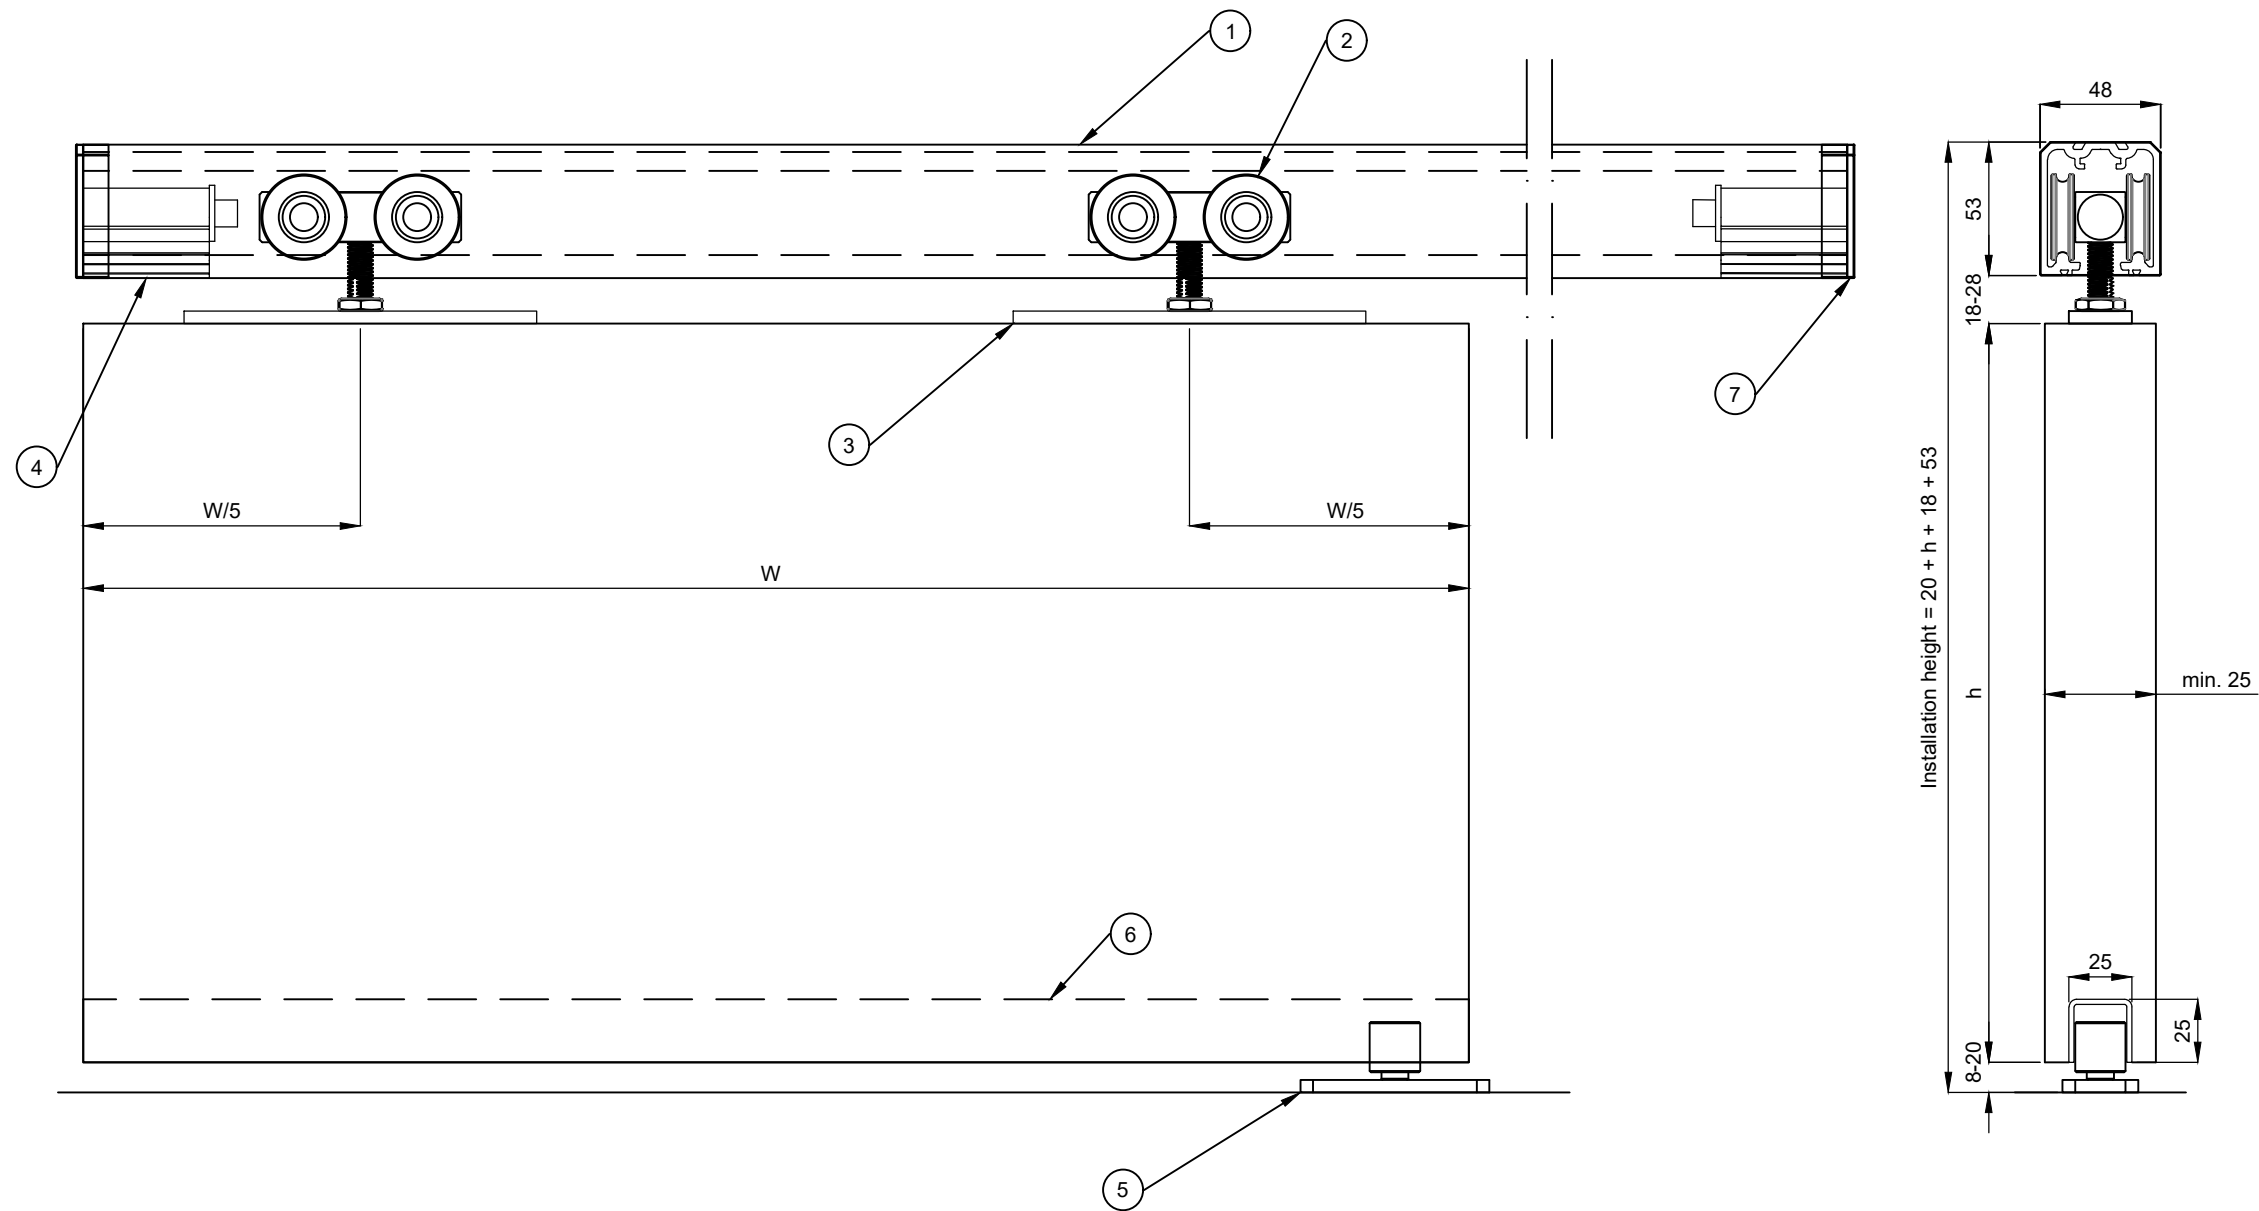

Nimike / Description SAGA 300 (seinä/wall)			Tuotenumero / Product Nr. (assembly S111-0)	Tuotesarja / Product Series SAGA 300	Piirtäjä / By AM	Mittakaava / Scale 1:3	Rev 01
1. Track K-300/SAGA	5. Bottom guide AOL-12/SAGA	9.	13.	Huomiot / Notes 1. Drawing is for reference only and subject to change without notice. 2. All product dimensions are in millimeter. 3. Door panels (/movable objects) are not in scale.			
2. Hanger MP-300/SAGA	6. Bracket SK-150/300/SAGA	10.	14.				
3. Plate PLP-100/150/AISI304	7. Bottom guide channel AOK/AISI316	11.	15.				
4. Track stop KP-150/300/SAGA	8. End cap PL-300/SAGA	12.	16.				

Nimike / Description SAGA 300 (katto/soffit)			Tuotenumero / Product Nr. (assembly K111-0)			Tuotesarja / Product Series SAGA 300			Piirtäjä / By AM		Mittakaava / Scale 1:3 A3		Rev 01
1.	Track K-300/SAGA	5.	Bottom guide AOL-12/SAGA	9.		Huomiot / Notes 1. Drawing is for reference only and subject to change without notice. 2. All product dimensions are in millimeter. 3. Door panels (/movable objects) are not in scale.							
2.	Hanger MP-300/SAGA	6.	Bottom guide channel AOK/AISI316	10.									
3.	Plate PLP-100/150/AISI304	7.	End cap PL-300/SAGA	11.									
4.	Track stop KP-150/300/SAGA	8.		12.									