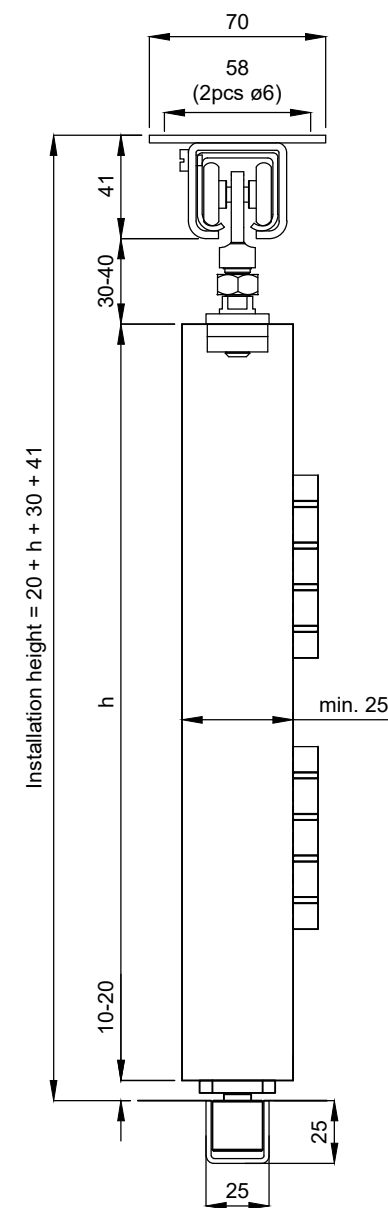

Aseennusvaihto- / Assembly variations

- 1 x TPC/2
- 2 x TPC/2
- 3 x TPC/2
- 4 x TPC/2

- 1 x TPC/4
- 1 x TPC/2 + 1 x TPC/4
- 2 x TPC/2 + 1 x TPC/4

- TPC/2
- TPC/4

- TPC/2 is a 2-wheel hanger, TPC/4 is a 4-wheel hanger. Hangers have different max. weight capacities.  
 - Max. quantity of leaves per side is 8 leaves. 1st leaf must be half of the width of a full leaf.

Nimike / Description Series 100 (seinä/wall): Taitto-ovijärjestelmä, keskipyörästö / Centrefold door system			Tuotenumero / Product Nr. (assembly S171-0)		Tuotesarja / Product Series Series 100		Piirtäjä / By AM		Mittakaava / Scale 1:3 A3		Rev 01
--	--	--	--	--	---	--	---------------------	--	------------------------------	--	-----------

1. Track K-100	5. Bottom guide channel AOK	9.	13.
2. Hanger TPC/2-100	6. End clip PK-75Jr/100	10.	14.
3. Bracket SKL-100	7.	11.	15.
4. Bottom guide AOL-12	8.	12.	16.

**Huomiot / Notes**

1. Drawing is for reference only and subject to change without notice.
2. All product dimensions are in millimeter.
3. Door panels (/movable objects) are not in scale.

Aseennusvaihto / Assembly variations

1 x TPC/2  
2 x TPC/2  
3 x TPC/2  
4 x TPC/2

1 x TPC/4  
1 x TPC/2 + 1 x TPC/4  
2 x TPC/2 + 1 x TPC/4

● TPC/2  
●● TPC/4

- TPC/2 is a 2-wheel hanger, TPC/4 is a 4-wheel hanger. Hangers have different max. weight capacities.  
- Max. quantity of leaves per side is 8 leaves. 1st leaf must be half of the width of a full leaf.