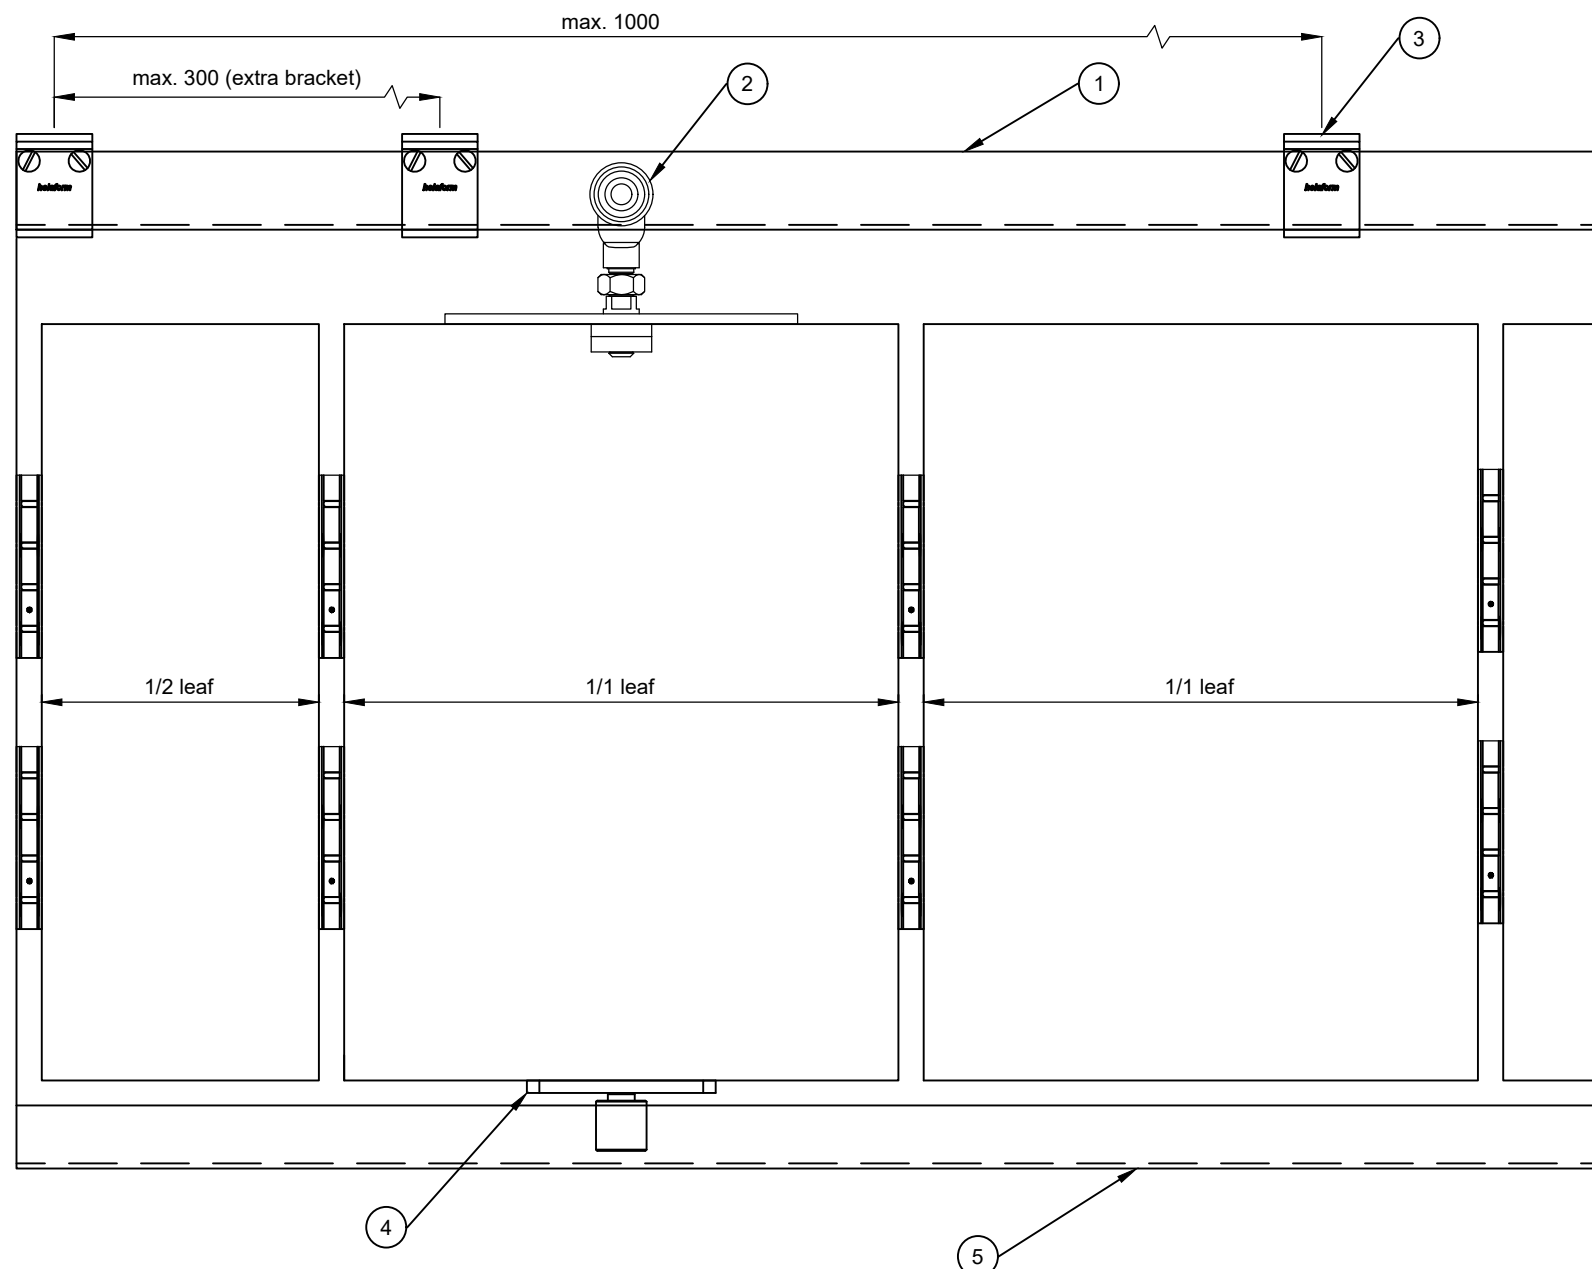

Aseennusvaihto- / Assembly variations

- 1 x TPC/2
- 2 x TPC/2
- 3 x TPC/2
- 4 x TPC/2

- 1 x TPC/4
- 1 x TPC/2 + 1 x TPC/4
- 2 x TPC/2 + 1 x TPC/4

- TPC/2
- TPC/4

- TPC/2 is a 2-wheel hanger, TPC/4 is a 4-wheel hanger. Hangers have different max. weight capacities.  
 - Max. quantity of leaves per side is 8 leaves. 1st leaf must be half of the width of a full leaf.

Nimike / Description Series 100 (seinä/wall): Taitto-ovijärjestelmä, keskipyörästö / Centrefold door system			Tuotenumero / Product Nr. (assembly S171-0)		Tuotesarja / Product Series Series 100		Piirtäjä / By AM		Mittakaava / Scale 1:3 A3		Rev 01
--	--	--	--	--	---	--	---------------------	--	------------------------------	--	-----------

1. Track K-100	5. Bottom guide channel AOK	9.	13.
2. Hanger TPC/2-100	6. End clip PK-75Jr/100	10.	14.
3. Bracket SKL-100	7.	11.	15.
4. Bottom guide AOL-12	8.	12.	16.

**Huomiot / Notes**

1. Drawing is for reference only and subject to change without notice.
2. All product dimensions are in millimeter.
3. Door panels (/movable objects) are not in scale.

Aseennusvaihto / Assembly variations

1 x TPC/2  
2 x TPC/2  
3 x TPC/2  
4 x TPC/2

1 x TPC/4  
1 x TPC/2 + 1 x TPC/4  
2 x TPC/2 + 1 x TPC/4

● TPC/2  
●● TPC/4

- TPC/2 is a 2-wheel hanger, TPC/4 is a 4-wheel hanger. Hangers have different max. weight capacities.  
- Max. quantity of leaves per side is 8 leaves. 1st leaf must be half of the width of a full leaf.