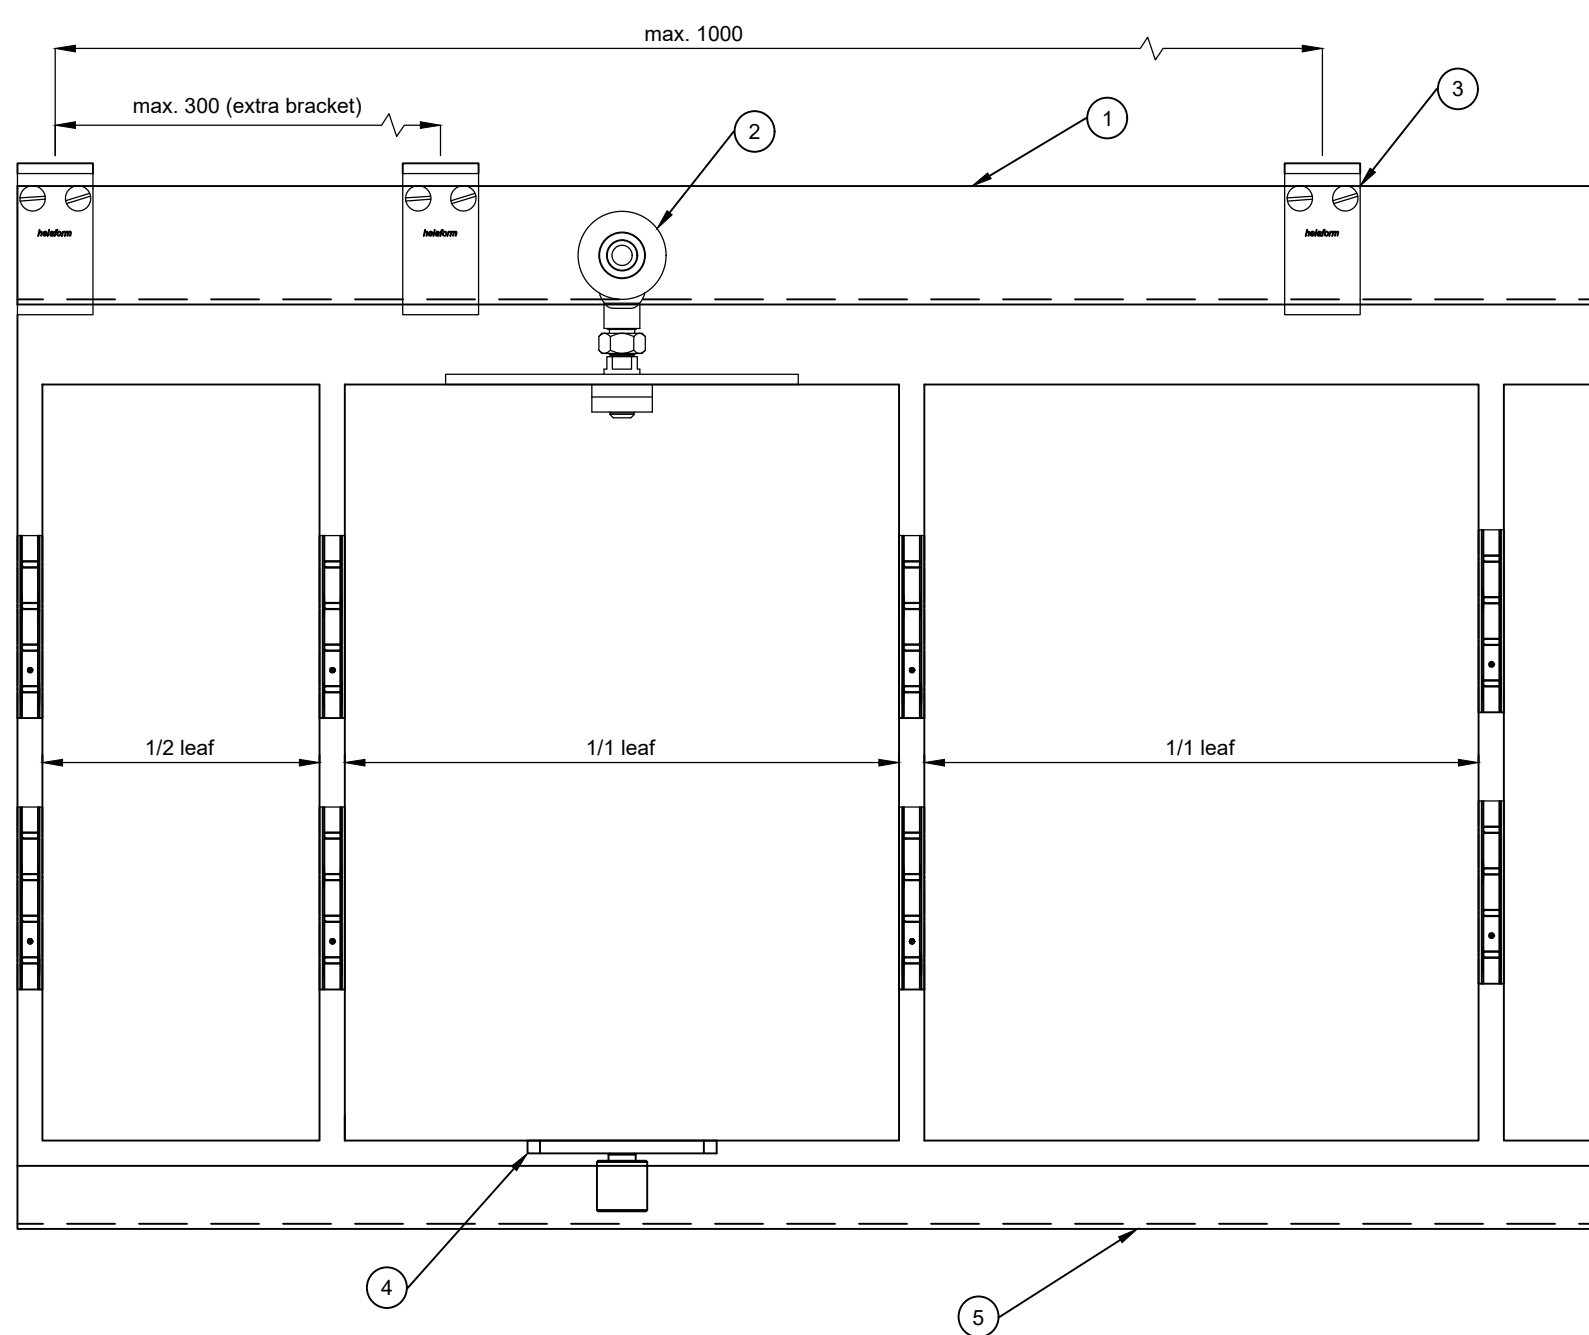

Asennusvaihtoehdot / Assembly variations

1 x TPC/2
2 x TPC/2
3 x TPC/2
4 x TPC/2

1 x TPC/4
1 x TPC/2 + 1 x TPC/4
2 x TPC/2 + 1 x TPC/4

- TPC/2 is a 2-wheel hanger, TPC/4 is a 4-wheel hanger. Hangers have different max. weight capacities.
- Max. quantity of leaves per side is 8 leaves. 1st leaf must be half of the width of a full leaf.

Nimike / Description Series 150 (seinä/wall): Taitto-ovijärjestelmä, keskipyörästö / Centrefold door system			Tuotenumero / Product Nr. (assembly S171-0)	Tuotesarja / Product Series Series 150	Piirtäjä / By AM	Mittakaava / Scale 1:3	A3	Rev 01
1. Track K-150	5. Bottom guide channel AOK	9.	13.	Huomiot / Notes 1. Drawing is for reference only and subject to change without notice. 2. All product dimensions are in millimeter. 3. Door panels (/movable objects) are not in scale.				
2. Hanger TPC/2-150	6. End clip PK-150	10.	14.					
3. Bracket SKL-150	7.	11.	15.					
4. Bottom guide AOL-12	8.	12.	16.					

helaform

Asemusvaihto / Assembly variations

- 1 x TPC/2
- 2 x TPC/2
- 3 x TPC/2
- 4 x TPC/2

- 1 x TPC/4
- 1 x TPC/2 + 1 x TPC/4
- 2 x TPC/2 + 1 x TPC/4

- TPC/2 is a 2-wheel hanger, TPC/4 is a 4-wheel hanger. Hangers have different max. weight capacities.
 - Max. quantity of leaves per side is 8 leaves. 1st leaf must be half of the width of a full leaf.

Nimike / Description Series 150 (katto/soffit): Taitto-ovijärjestelmä, keskipyörästö / Centrefold door system			Tuotenumero / Product Nr. (assembly K171-0)		Tuotesarja / Product Series Series 150		Piirtäjä / By AM		Mittakaava / Scale 1:3 A3		Rev 01
--	--	--	--	--	---	--	---------------------	--	------------------------------	--	-----------