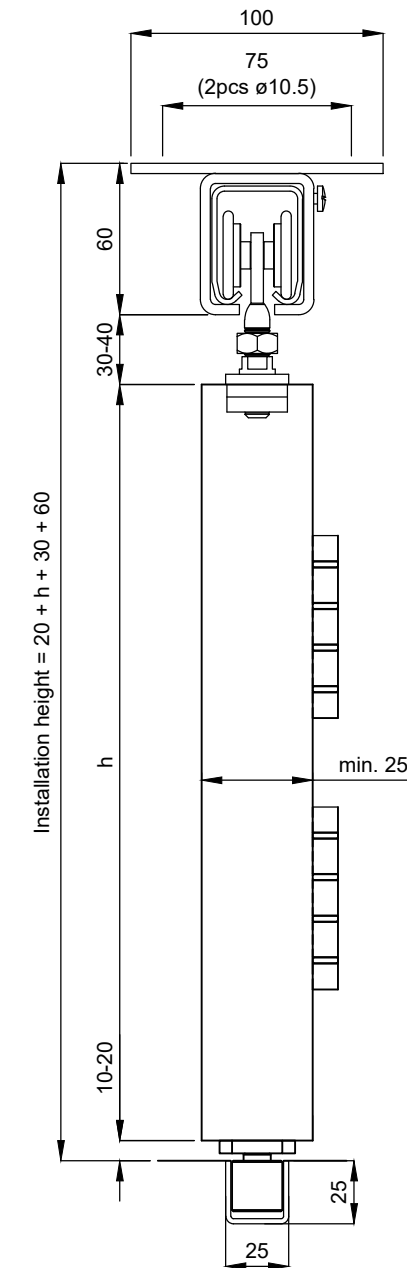

Asennusvaihtoehdot / Assembly variations

1 x TPC/2
2 x TPC/2
3 x TPC/2
4 x TPC/2

1 x TPC/4
1 x TPC/2 + 1 x TPC/4
2 x TPC/2 + 1 x TPC/4

- TPC/2 is a 2-wheel hanger, TPC/4 is a 4-wheel hanger. Hangers have different max. weight capacities.
- Max. quantity of leaves per side is 8 leaves. 1st leaf must be half of the width of a full leaf.

Nimike / Description Series 150 (seinä/wall): Taitto-ovijärjestelmä, keskipyörästö / Centrefold door system			Tuotenumero / Product Nr. (assembly S171-0)	Tuotesarja / Product Series Series 150	Piirtäjä / By AM	Mittakaava / Scale 1:3	A3	Rev 01
1. Track K-150	5. Bottom guide channel AOK	9.	13.	Huomiot / Notes 1. Drawing is for reference only and subject to change without notice. 2. All product dimensions are in millimeter. 3. Door panels (/movable objects) are not in scale.				
2. Hanger TPC/2-150	6. End clip PK-150	10.	14.					
3. Bracket SKL-150	7.	11.	15.					
4. Bottom guide AOL-12	8.	12.	16.					

helaform

Asemusvaihto / Assembly variations

- 1 x TPC/2
- 2 x TPC/2
- 3 x TPC/2
- 4 x TPC/2

- 1 x TPC/4
- 1 x TPC/2 + 1 x TPC/4
- 2 x TPC/2 + 1 x TPC/4

- TPC/2 is a 2-wheel hanger, TPC/4 is a 4-wheel hanger. Hangers have different max. weight capacities.
 - Max. quantity of leaves per side is 8 leaves. 1st leaf must be half of the width of a full leaf.

1. Track K-150	5. Bottom guide channel AOK	9.	13.
2. Hanger TPC/2-150	6.	10.	14.
3. Bracket KKKL-150	7.	11.	15.
4. Bottom guide AOL-12	8.	12.	16.

Huomiot / Notes

1. Drawing is for reference only and subject to change without notice.
2. All product dimensions are in millimeter.
3. Door panels (/movable objects) are not in scale.