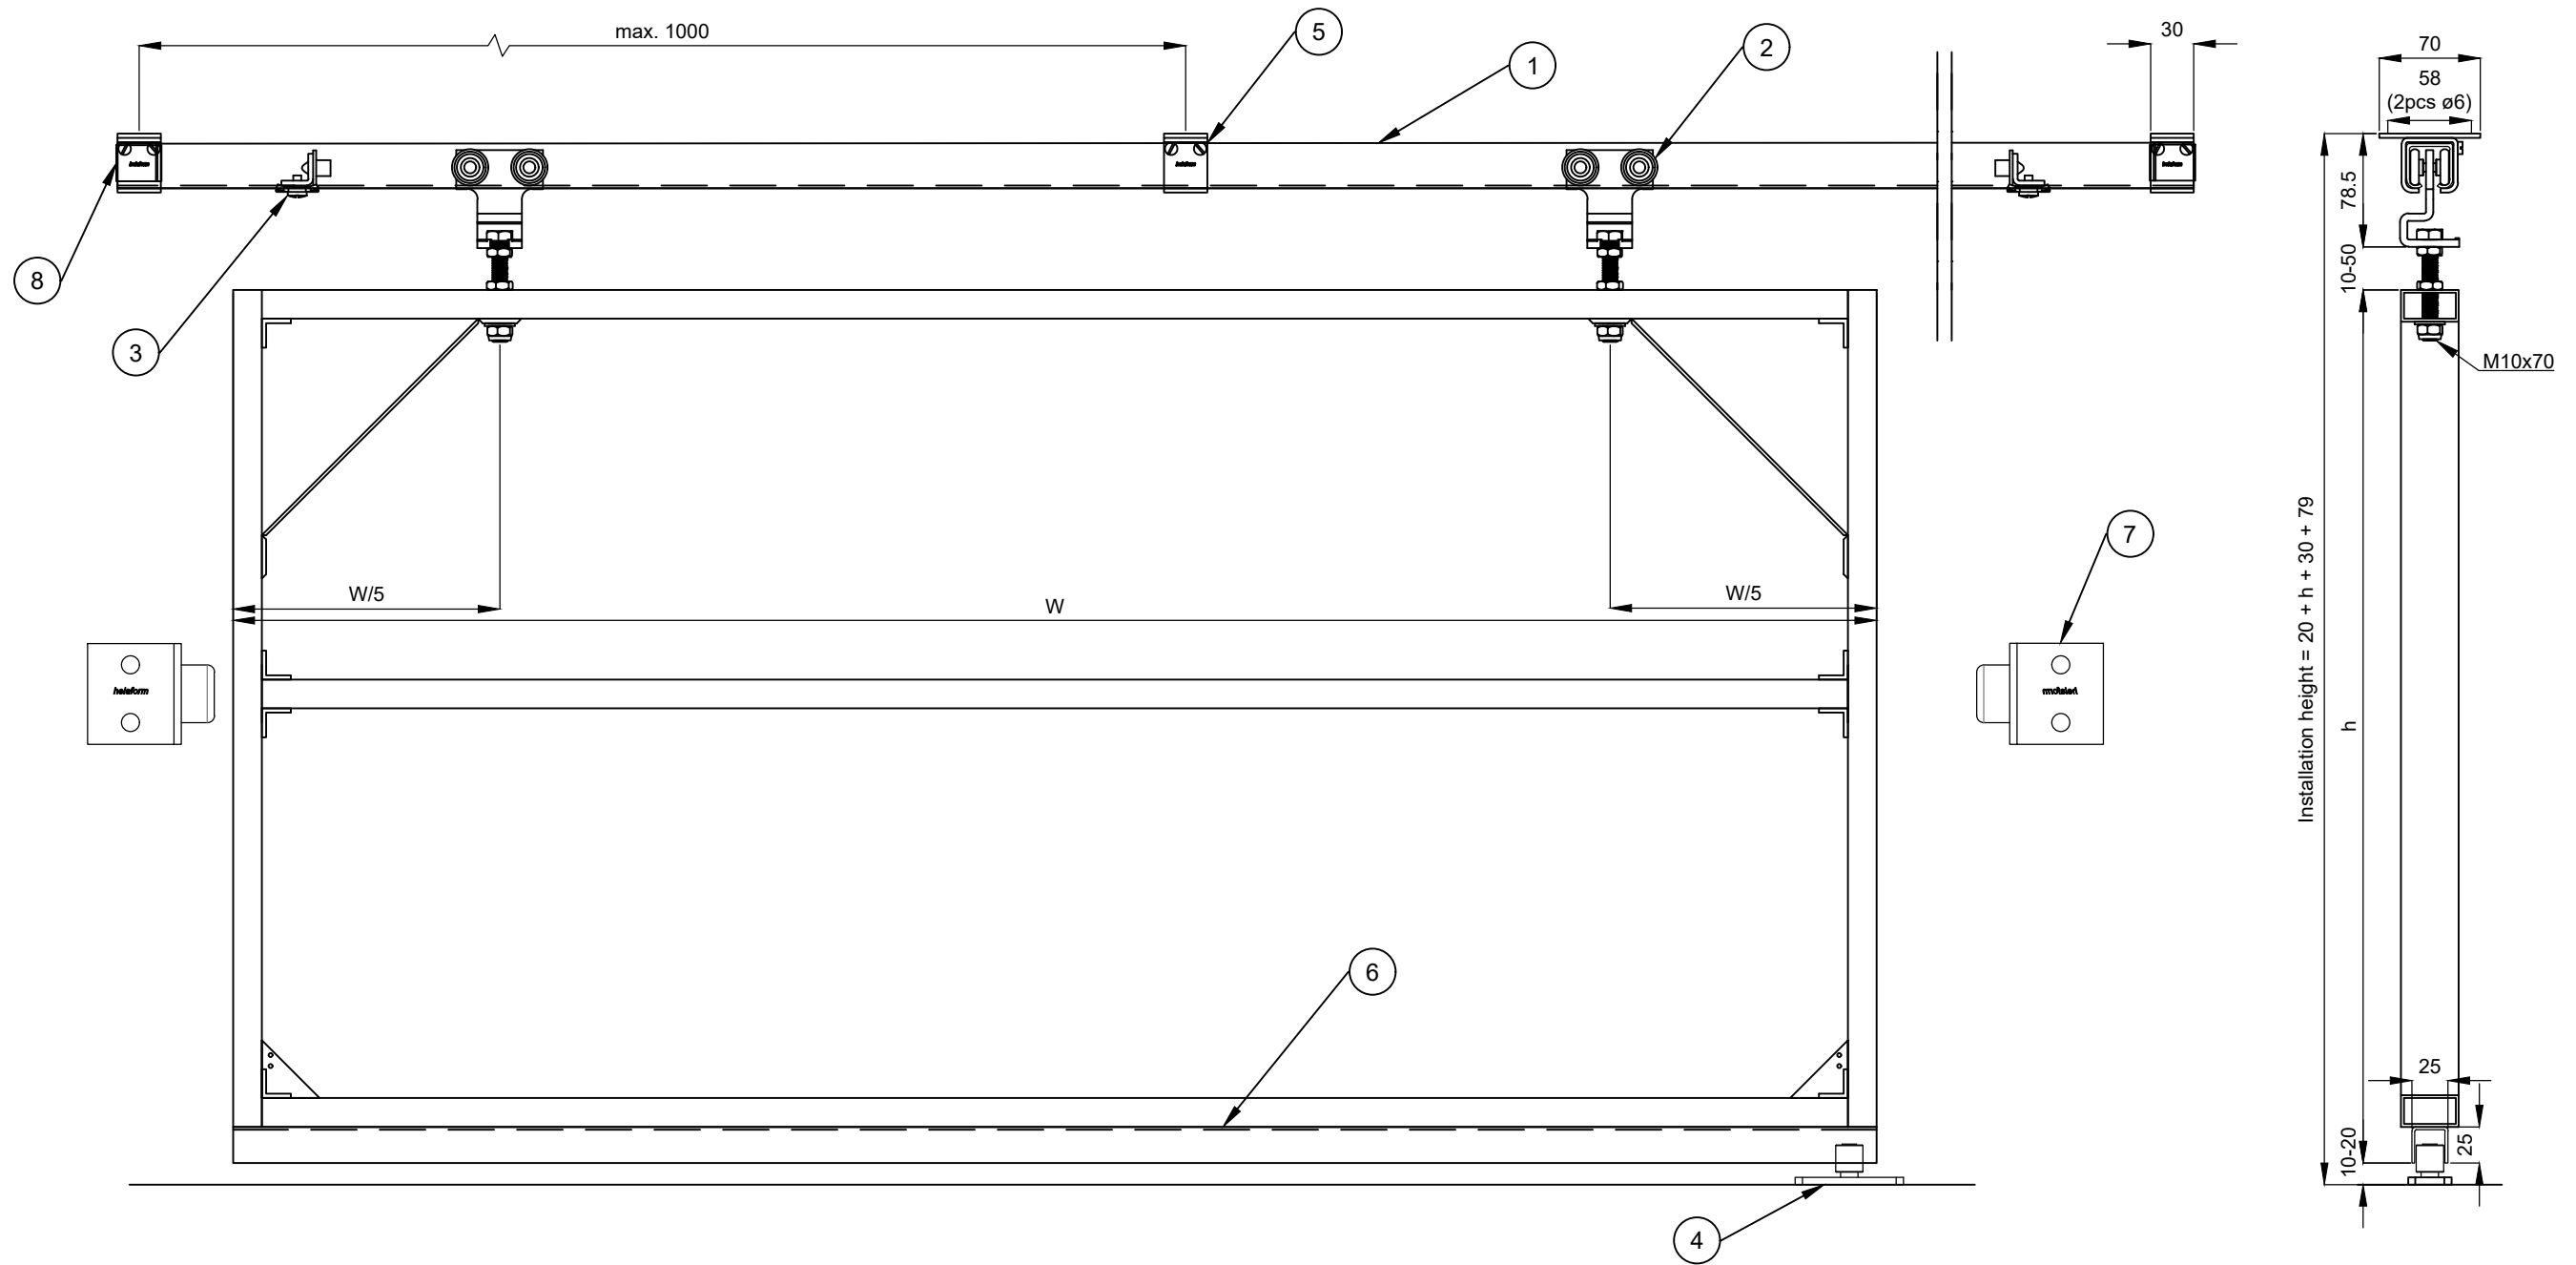

Nimike / Description Series 100 (seinä/wall): PLS/AO			Tuotenumero / Product Nr. (assembly S123-0)	Tuotesarja / Product Series Series 100	Piirtäjä / By AM	Mittakaava / Scale 1:5	A3	Rev 01
1. Track K-100	5. Bottom guide AO-12	9. End clip PK-75Jr/100	13.	Huomiot / Notes 1. Drawing is for reference only and subject to change without notice. 2. All product dimensions are in millimeter. 3. Door panels (/movable objects) are not in scale.				
2. Hanger MPS-100	6. Bracket SKL-100	10.	14.					
3. Plate PLS-100/150	7. Bottom guide channel AOK	11.	15.					
4. Track stop KP-75/100	8. Wall stop P	12.	16.					

Nimike / Description Series 100 (katto/soffit)			Tuotenumero / Product Nr. (assembly K101-0)			Tuotesarja / Product Series Series 100			Piirtäjä / By AM			Mittakaava / Scale 1:5			Rev 01		
---	--	--	--	--	--	---	--	--	---------------------	--	--	---------------------------	--	--	-----------	--	--

1.	Track K-100	5.	Bracket KKKL-100	9.		13.									
2.	Hanger MPS-100	6.	Bottom guide channel AOK	10.		14.									
3.	Track stop KP-75/100	7.	Wall stop P	11.		15.									
4.	Bottom guide AOL-12	8.	End clip PK-75Jr/100	12.		16.									

Huomiot / Notes

- Drawing is for reference only and subject to change without notice.
- All product dimensions are in millimeter.
- Door panels (/movable objects) are not in scale.