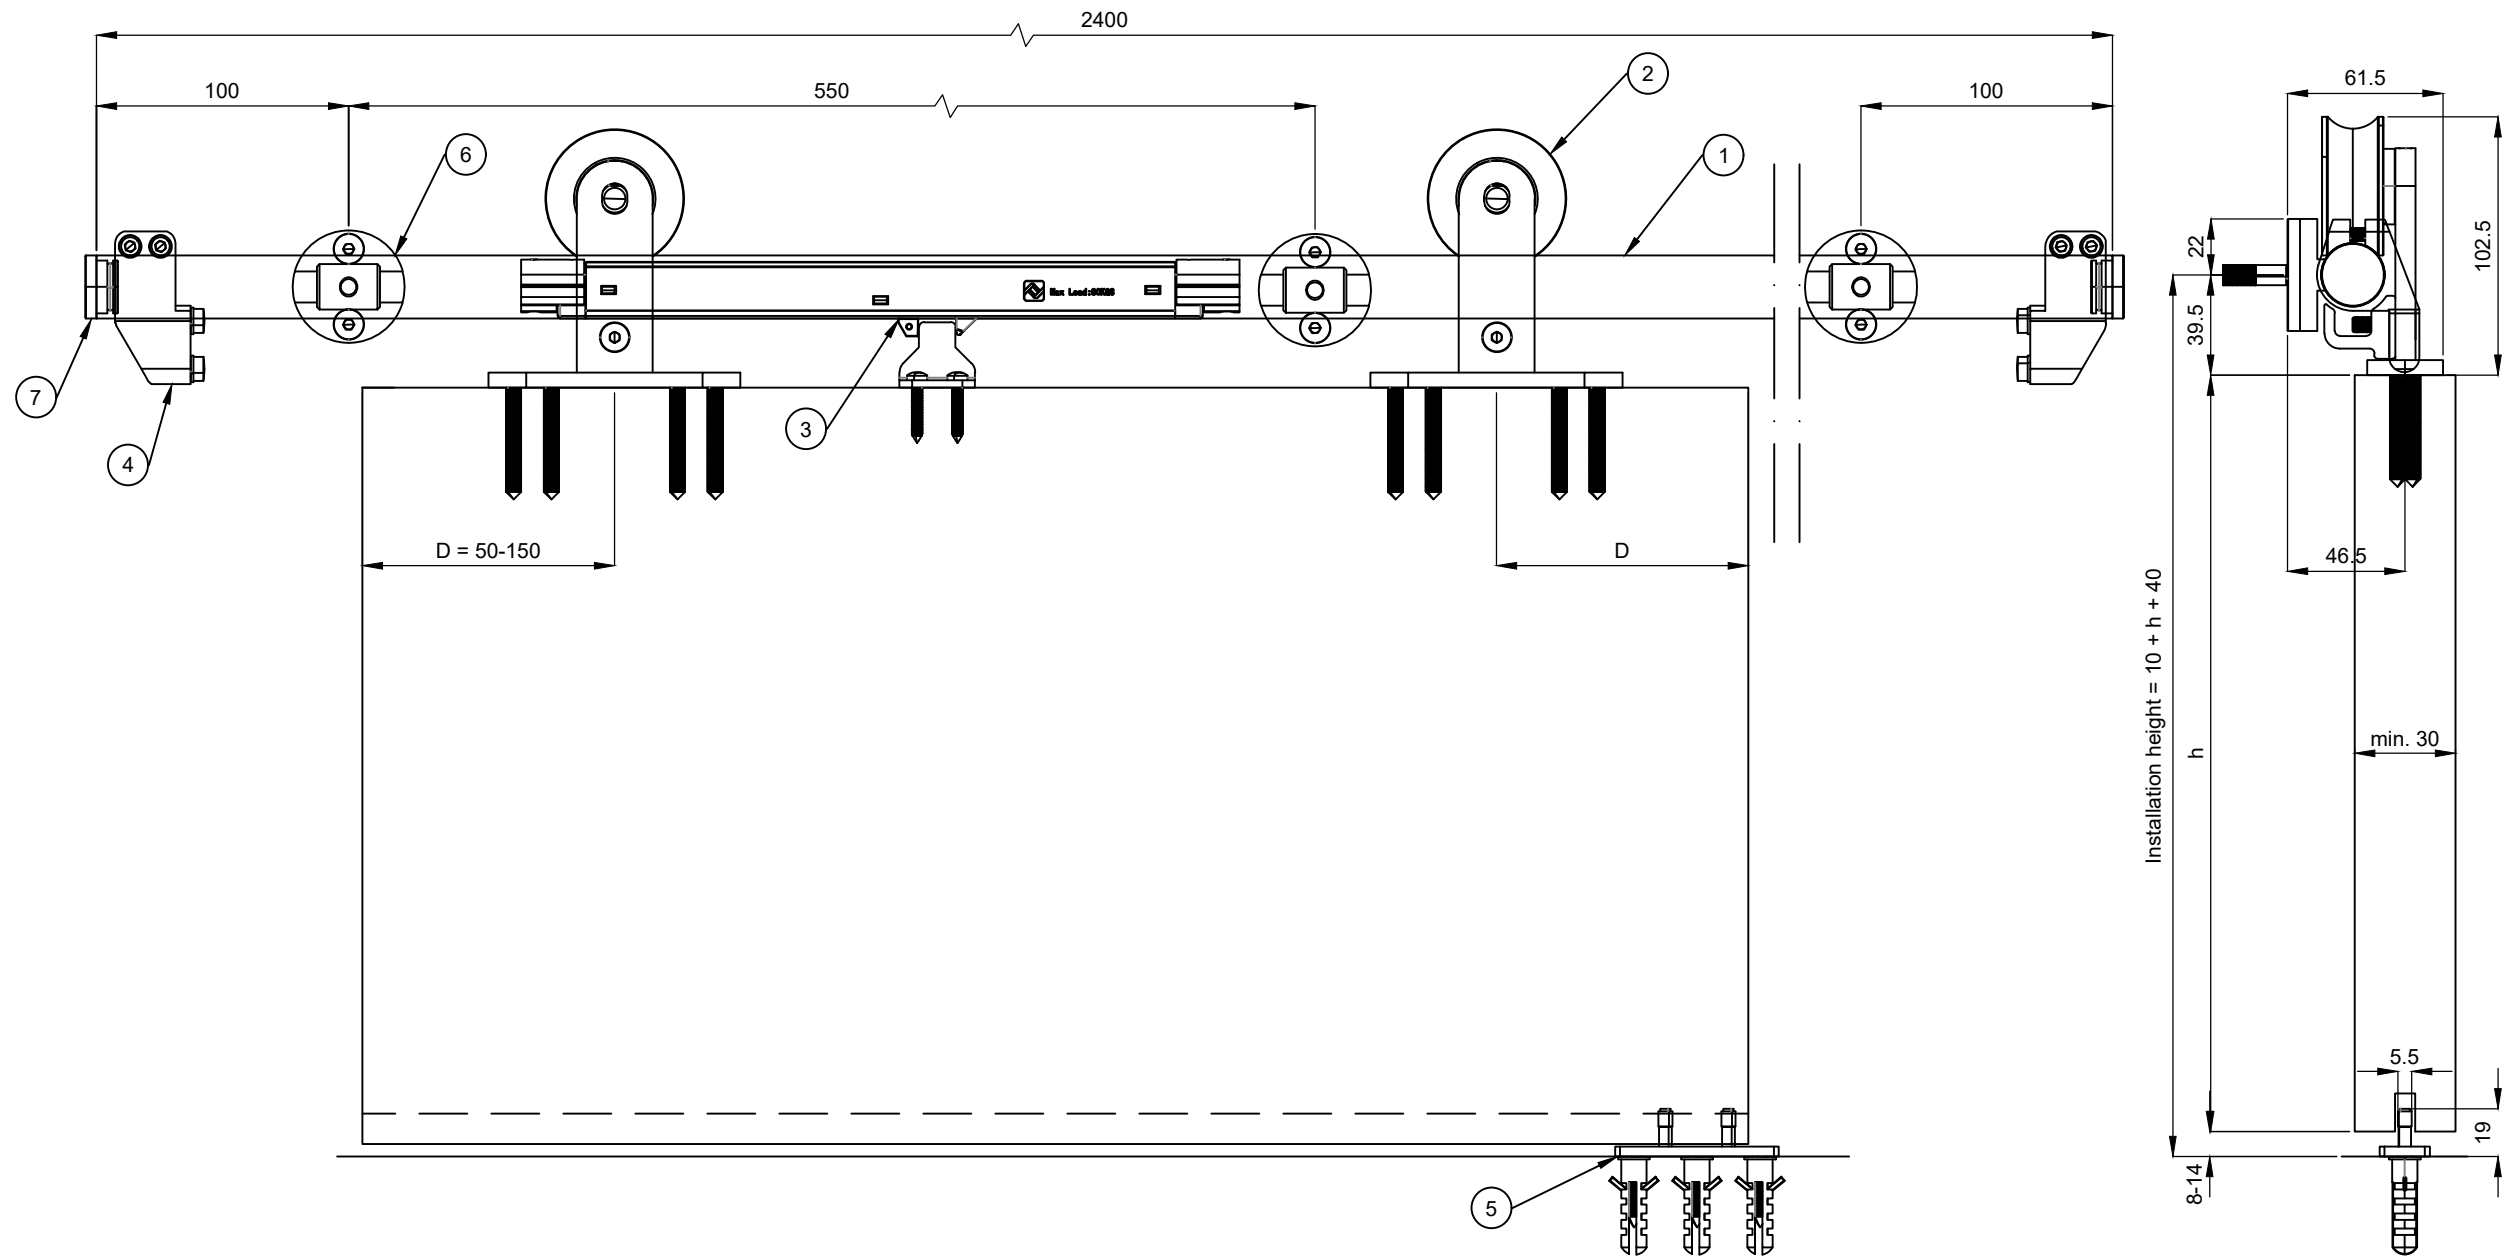

Installation height = 10 + h + 40

Nimike / Description Helasarja kiskolla SKANDI (Puu) 2 m / Fittings set with track SKANDI (Wood) 2 m			Tuotenumero / Product Nr. 11900	Tuotesarja / Product Series SKANDI	Piirtäjä / By AM	Mittakaava / Scale 1:3	A3	Rev 01
1. Track K-SKANDI	5. Bottom guide AOL-SKANDI	9.	13.	<b>Huomiot / Notes</b> 1. Drawing is for reference only and subject to change without notice. 2. All product dimensions are in millimeter. 3. Door panels (/movable objects) are not in scale.				
2. Hanger PP-SKANDI	6. Bracket SK-SKANDI	10.	14.					
3. Soft close OHR-SKANDI	7. End cap PK-SKANDI	11.	15.					
4. Track stop KP-SKANDI	8.	12.	16.					

<b>Nimike / Description</b> Helasarja kiskolla SKANDI (Puu) 2,4 m / Fittings set with track SKANDI (Wood) 2.4 m			<b>Tuotenumero / Product Nr.</b> 11901	<b>Tuotesarja / Product Series</b> SKANDI	<b>Piirtäjä / By</b> AM	<b>Mittakaava / Scale</b> 1:3	<b>Rev</b> 01
<b>Huomiot / Notes</b> 1. Drawing is for reference only and subject to change without notice. 2. All product dimensions are in millimeter. 3. Door panels (/movable objects) are not in scale.							
1. Track K-SKANDI	5. Bottom guide AOL-SKANDI	9.	13.				
2. Hanger PP-SKANDI	6. Bracket SK-SKANDI	10.	14.				
3. Soft close OHR-SKANDI	7. End cap PK-SKANDI	11.	15.				
4. Track stop KP-SKANDI	8.	12.	16.				