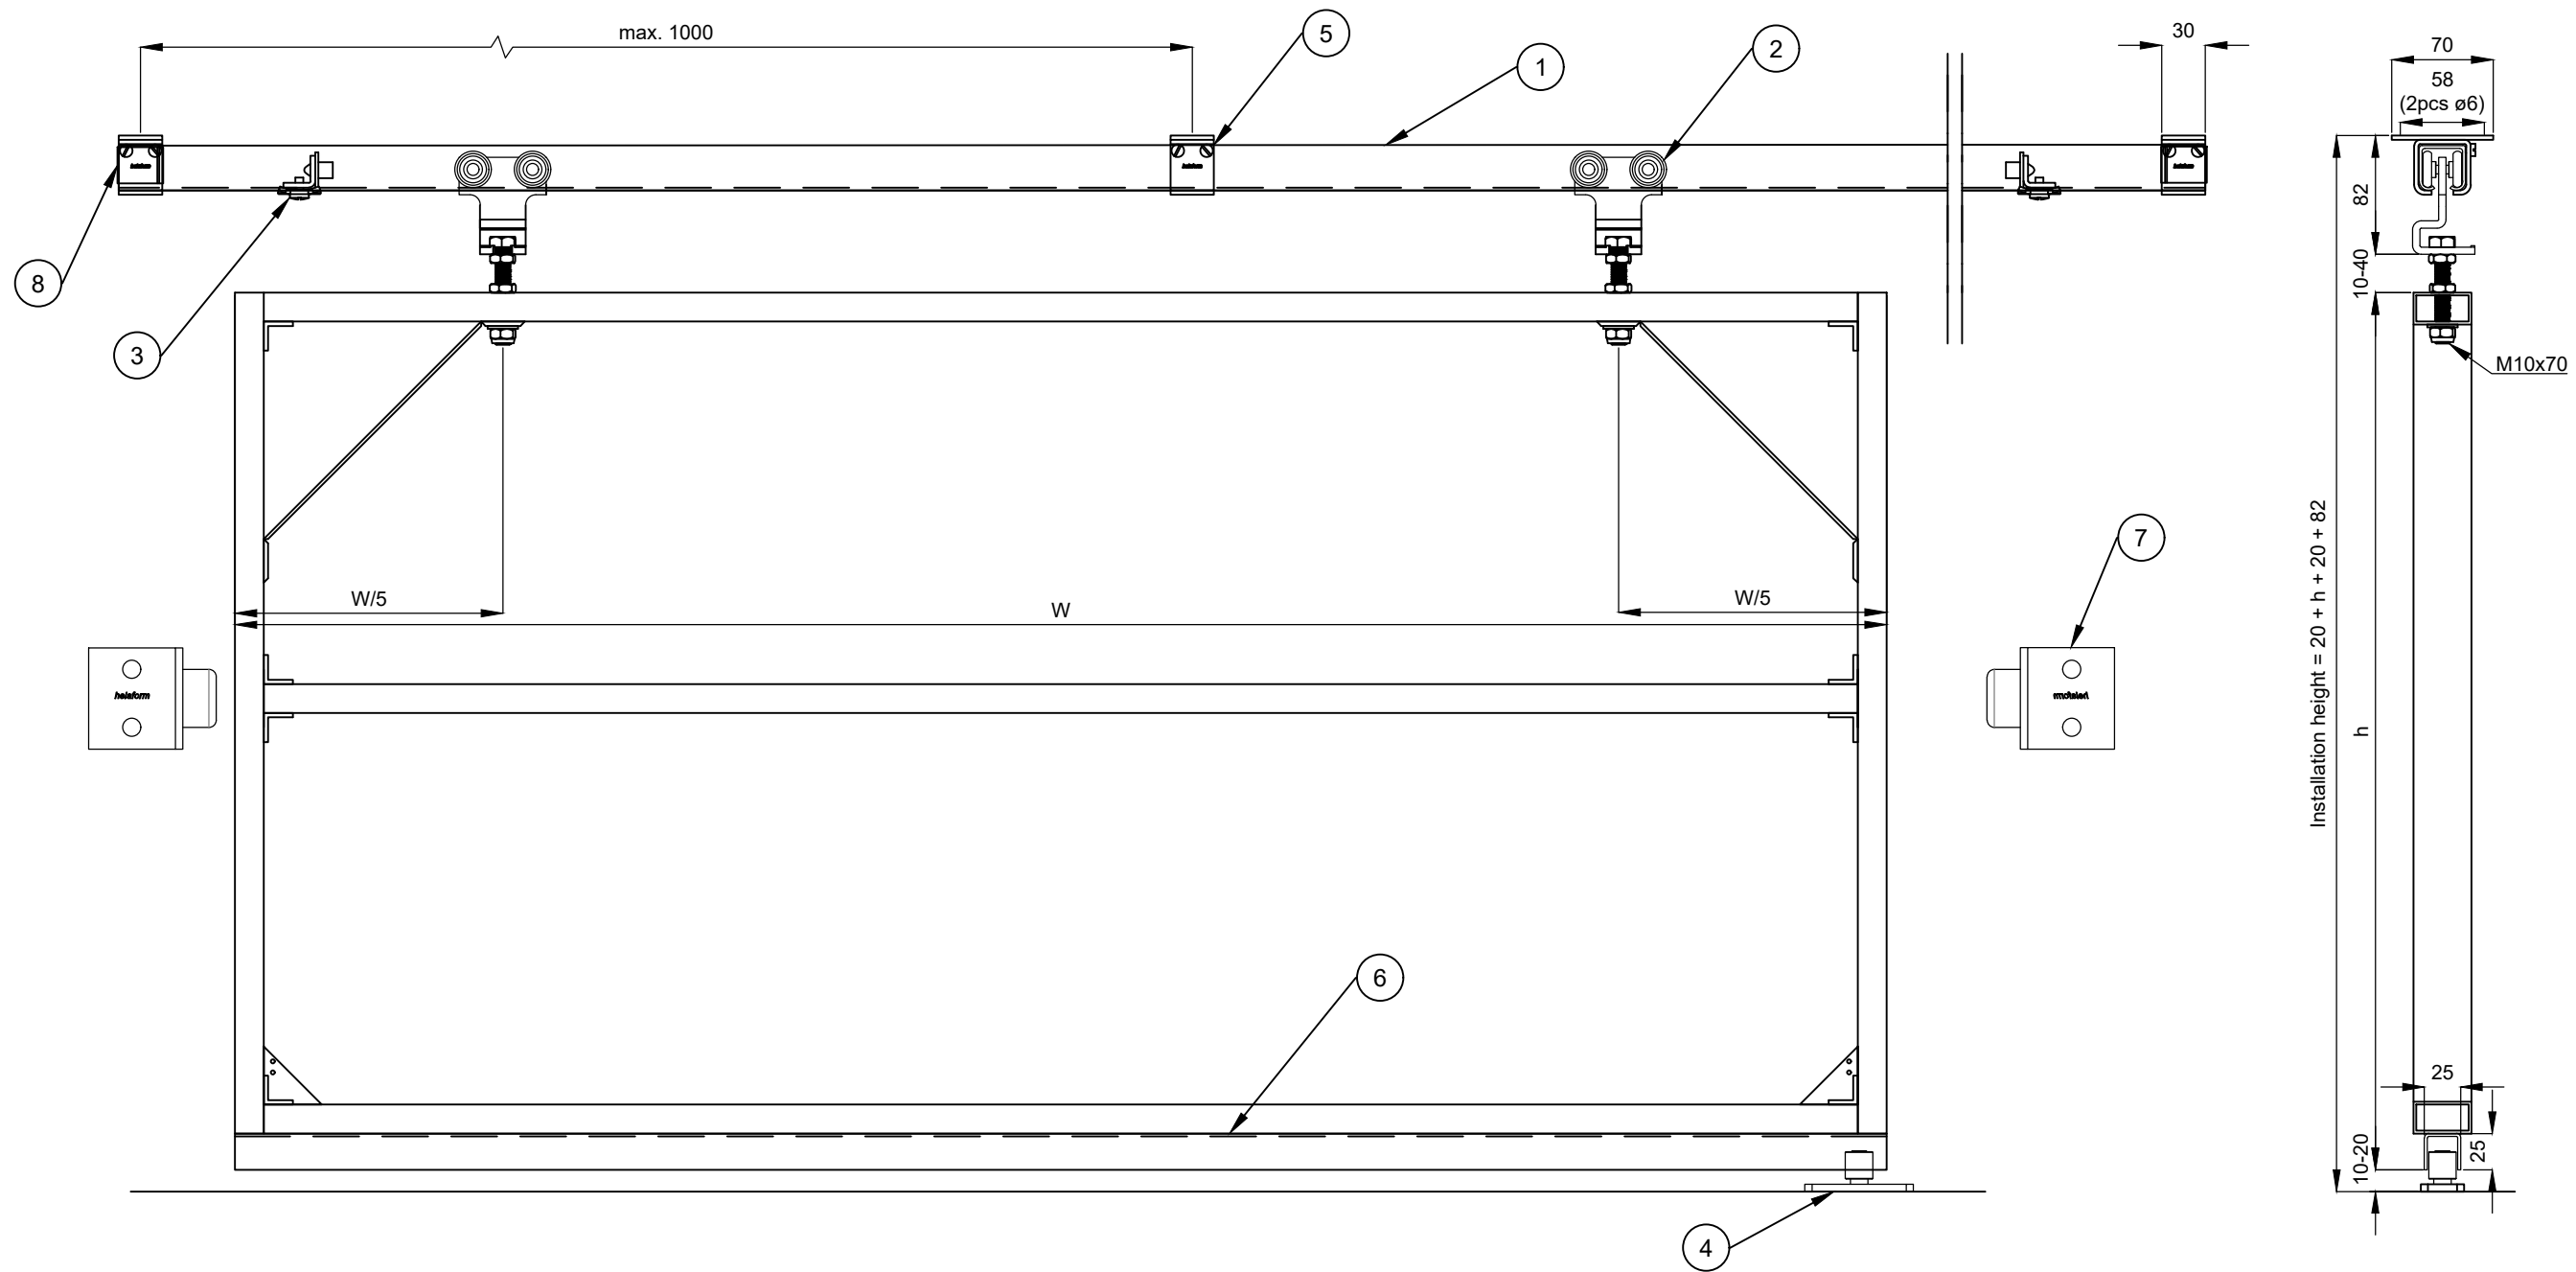

Nimike / Description Series 100 (seinä/wall): PLS/AO			Tuotenumero / Product Nr. (assembly S123-0)			Tuotesarja / Product Series Series 100			Piirtäjä / By AM		Mittakaava / Scale 1:5 A3		Rev 01
1. Track K-100	5. Bottom guide AO-12	9. End clip PK-75Jr/100	13.			<b>Huomiot / Notes</b> 1. Drawing is for reference only and subject to change without notice. 2. All product dimensions are in millimeter. 3. Door panels (/movable objects) are not in scale.							
2. Hanger MPS-100	6. Bracket SKL-100	10.											
3. Plate PLS-100/150	7. Bottom guide channel AOK	11.											
4. Track stop KP-75/100	8. Wall stop P	12.											

Nimike / Description Series 100 (katto/soffit)			Tuotenumero / Product Nr. (assembly K101-0)			Tuotesarja / Product Series Series 100			Piirtäjä / By AM			Mittakaava / Scale 1:5		Rev A3 01	
1.	Track K-100		5.	Bracket KKKL-100	9.	13.		<b>Huomiot / Notes</b> 1. Drawing is for reference only and subject to change without notice. 2. All product dimensions are in millimeter. 3. Door panels (/movable objects) are not in scale.							
2.	Hanger MPS-100		6.	Bottom guide channel AOK	10.	14.									
3.	Track stop KP-75/100		7.	Wall stop P	11.	15.									
4.	Bottom guide AOL-12		8.	End clip PK-75Jr/100	12.	16.									