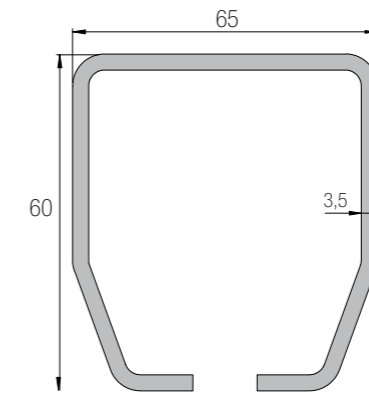

## Aluminium tracks

■ Series 30  
K-30 (Al)  
Capacity 45 kg

■ Series 40  
K-40 (Al)  
Capacity 45 kg

■ Series 75  
K-75 Junior (Al)  
Capacity 50 kg

■ Series 75  
K-75 Flow (Al)  
Capacity 100 kg

■ Series SAGA  
K-150/SAGA (Al)  
Capacity 150 kg

## Galvanized steel tracks

■ Series 75  
K-75  
Capacity 100 kg

■ Series 100  
K-100  
Capacity 120 kg

■ Series 150  
K-150  
Capacity 200 kg

■ Series 300  
K-300  
Capacity 300 kg

■ Series 500  
K-500  
Capacity 500-1200 kg

■ Series 900  
K-900  
Capacity 900 kg

■ Series 2000  
K-2000  
Capacity 2000 kg