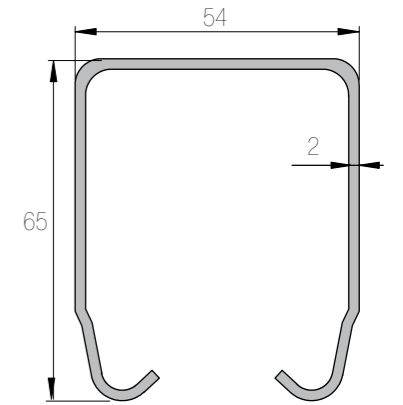

## Aluminium tracks

■ Series 30  
K-30 (Al)  
Capacity 45 kg

■ Series 40  
K-40 (Al)  
Capacity 45 kg

■ Series 75  
K-75 Junior (Al)  
Capacity 50 kg

■ Series 75  
K-75 Flow (Al)  
Capacity 100 kg

■ Series SAGA  
K-150/SAGA (Al)  
Capacity 150 kg

## Galvanized steel tracks

■ Series 75  
K-75  
Capacity 100 kg

■ Series 100  
K-100  
Capacity 120 kg

■ Series 150  
K-150  
Capacity 200 kg

■ Series 300  
K-300  
Capacity 300 kg

■ Series 500  
K-500  
Capacity 500-1200 kg