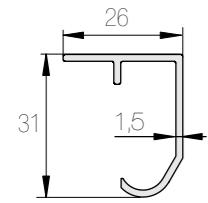

## Aluminium tracks

■ Series 30  
K-30 (Al)  
Capacity 45 kg

■ Series 40  
K-40 (Al)  
Capacity 45 kg

■ Series 75  
K-75 Junior (Al)  
Capacity 50 kg

■ Series 75  
K-75 Flow (Al)  
Capacity 100 kg

■ Series SAGA  
K-150/SAGA (Al)  
Capacity 150 kg