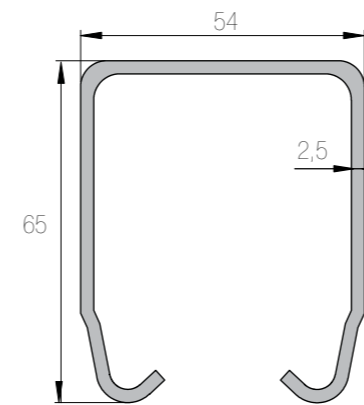

## Galvanized steel tracks

■ Series 75  
K-75  
Capacity 100 kg

■ Series 100  
K-100  
Capacity 120 kg

■ Series 150  
K-150  
Capacity 200 kg

■ Series 300  
K-300  
Capacity 300 kg

■ Series 500  
K-500  
Capacity 500-1200 kg