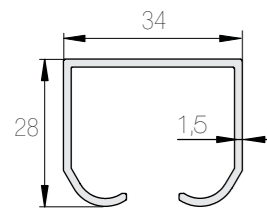

## Aluminium tracks

■ Series 30  
K-30 (Al)  
Capacity 45 kg

■ Series 40  
K-40 (Al)  
Capacity 45 kg

■ Series 75  
K-75 Junior (Al)  
Capacity 50 kg

■ Series 75  
K-75 Flow (Al)  
Capacity 100 kg

■ Series SAGA  
K-150/SAGA (Al)  
Capacity 150 kg