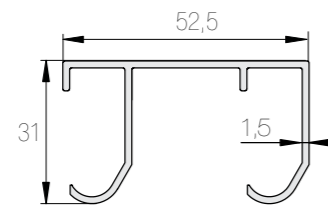

# SLIDING TRACK PROFILES

Track options categorized by series

## Aluminium tracks

■ Series 30  
K-30 (Al)  
Capacity 45 kg

■ Series 40  
K-40 (Al)  
Capacity 45 kg

■ Series 75  
K-75 Junior (Al)  
Capacity 50 kg

■ Series 75  
K-75 Flow (Al)  
Capacity 100 kg

■ Series SAGA  
K-150/SAGA (Al)  
Capacity 150 kg

## Galvanized steel tracks

■ Series 75  
K-75  
Capacity 100 kg

■ Series 100  
K-100  
Capacity 120 kg

■ Series 150  
K-150  
Capacity 200 kg

■ Series 300  
K-300  
Capacity 300 kg

■ Series 500  
K-500  
Capacity 500-1200 kg

■ Series 900  
K-900  
Capacity 900 kg

■ Series 2000  
K-2000  
Capacity 2000 kg