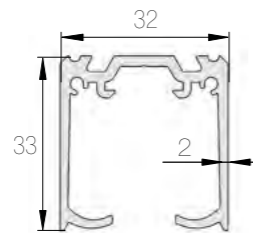

## Aluminium tracks

■ Series 30  
K-30 (Al)  
Capacity 45 kg

■ Series 40  
K-40 (Al)  
Capacity 45 kg

■ Series 75  
K-75 Junior (Al)  
Capacity 50 kg

■ Series 75  
K-75 Flow (Al)  
Capacity 100 kg

■ Series SAGA  
K-150/SAGA (Al)  
Capacity 150 kg