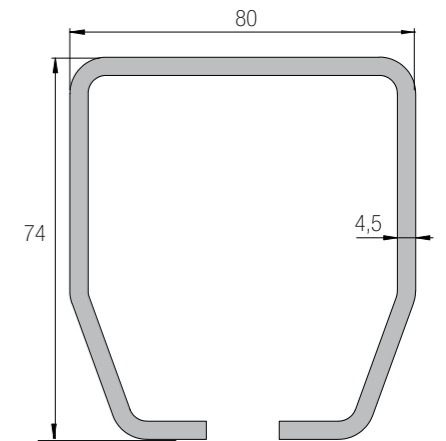

## Aluminium tracks

■ Series 30  
K-30 (Al)  
Capacity 45 kg

■ Series 40  
K-40 (Al)  
Capacity 45 kg

■ Series 75  
K-75 Junior (Al)  
Capacity 50 kg

■ Series 75  
K-75 Flow (Al)  
Capacity 100 kg

■ Series SAGA  
K-150/SAGA (Al)  
Capacity 150 kg

## Galvanized steel tracks

■ Series 75  
K-75  
Capacity 100 kg

■ Series 100  
K-100  
Capacity 120 kg

■ Series 150  
K-150  
Capacity 200 kg

■ Series 300  
K-300  
Capacity 300 kg

■ Series 500  
K-500  
Capacity 500-1200 kg