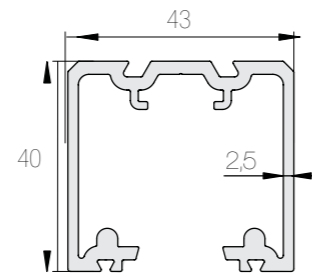

## Aluminium tracks

■ Series 30  
K-30 (Al)  
Capacity 45 kg

■ Series 40  
K-40 (Al)  
Capacity 45 kg

■ Series 75  
K-75 Junior (Al)  
Capacity 50 kg

■ Series 75  
K-75 Flow (Al)  
Capacity 100 kg

■ Series SAGA  
K-150/SAGA (Al)  
Capacity 150 kg