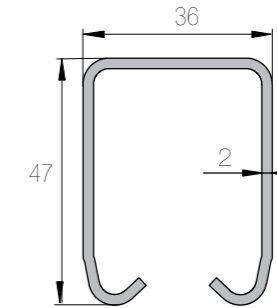

Galvanized steel tracks

■ Series 150
K-150
Capacity 200 kg