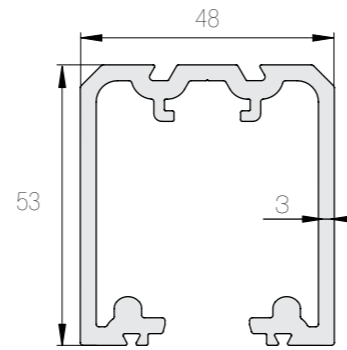

## Aluminium tracks

■ Series 30  
K-30 (Al)  
Capacity 45 kg

■ Series 40  
K-40 (Al)  
Capacity 45 kg

■ Series 75  
K-75 Junior (Al)  
Capacity 50 kg

■ Series 75  
K-75 Flow (Al)  
Capacity 100 kg

■ Series SAGA  
K-150/SAGA (Al)  
Capacity 150 kg

## Galvanized steel tracks

■ Series 75  
K-75  
Capacity 100 kg

■ Series 100  
K-100  
Capacity 120 kg

■ Series 150  
K-150  
Capacity 200 kg

■ Series 300  
K-300  
Capacity 300 kg

■ Series 500  
K-500  
Capacity 500-1200 kg