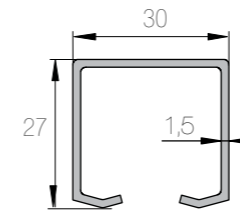

Galvanized steel tracks

■ Series 75
K-75
Capacity 100 kg