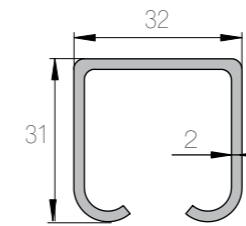

Galvanized steel tracks

■ Series 100
K-100
Capacity 120 kg