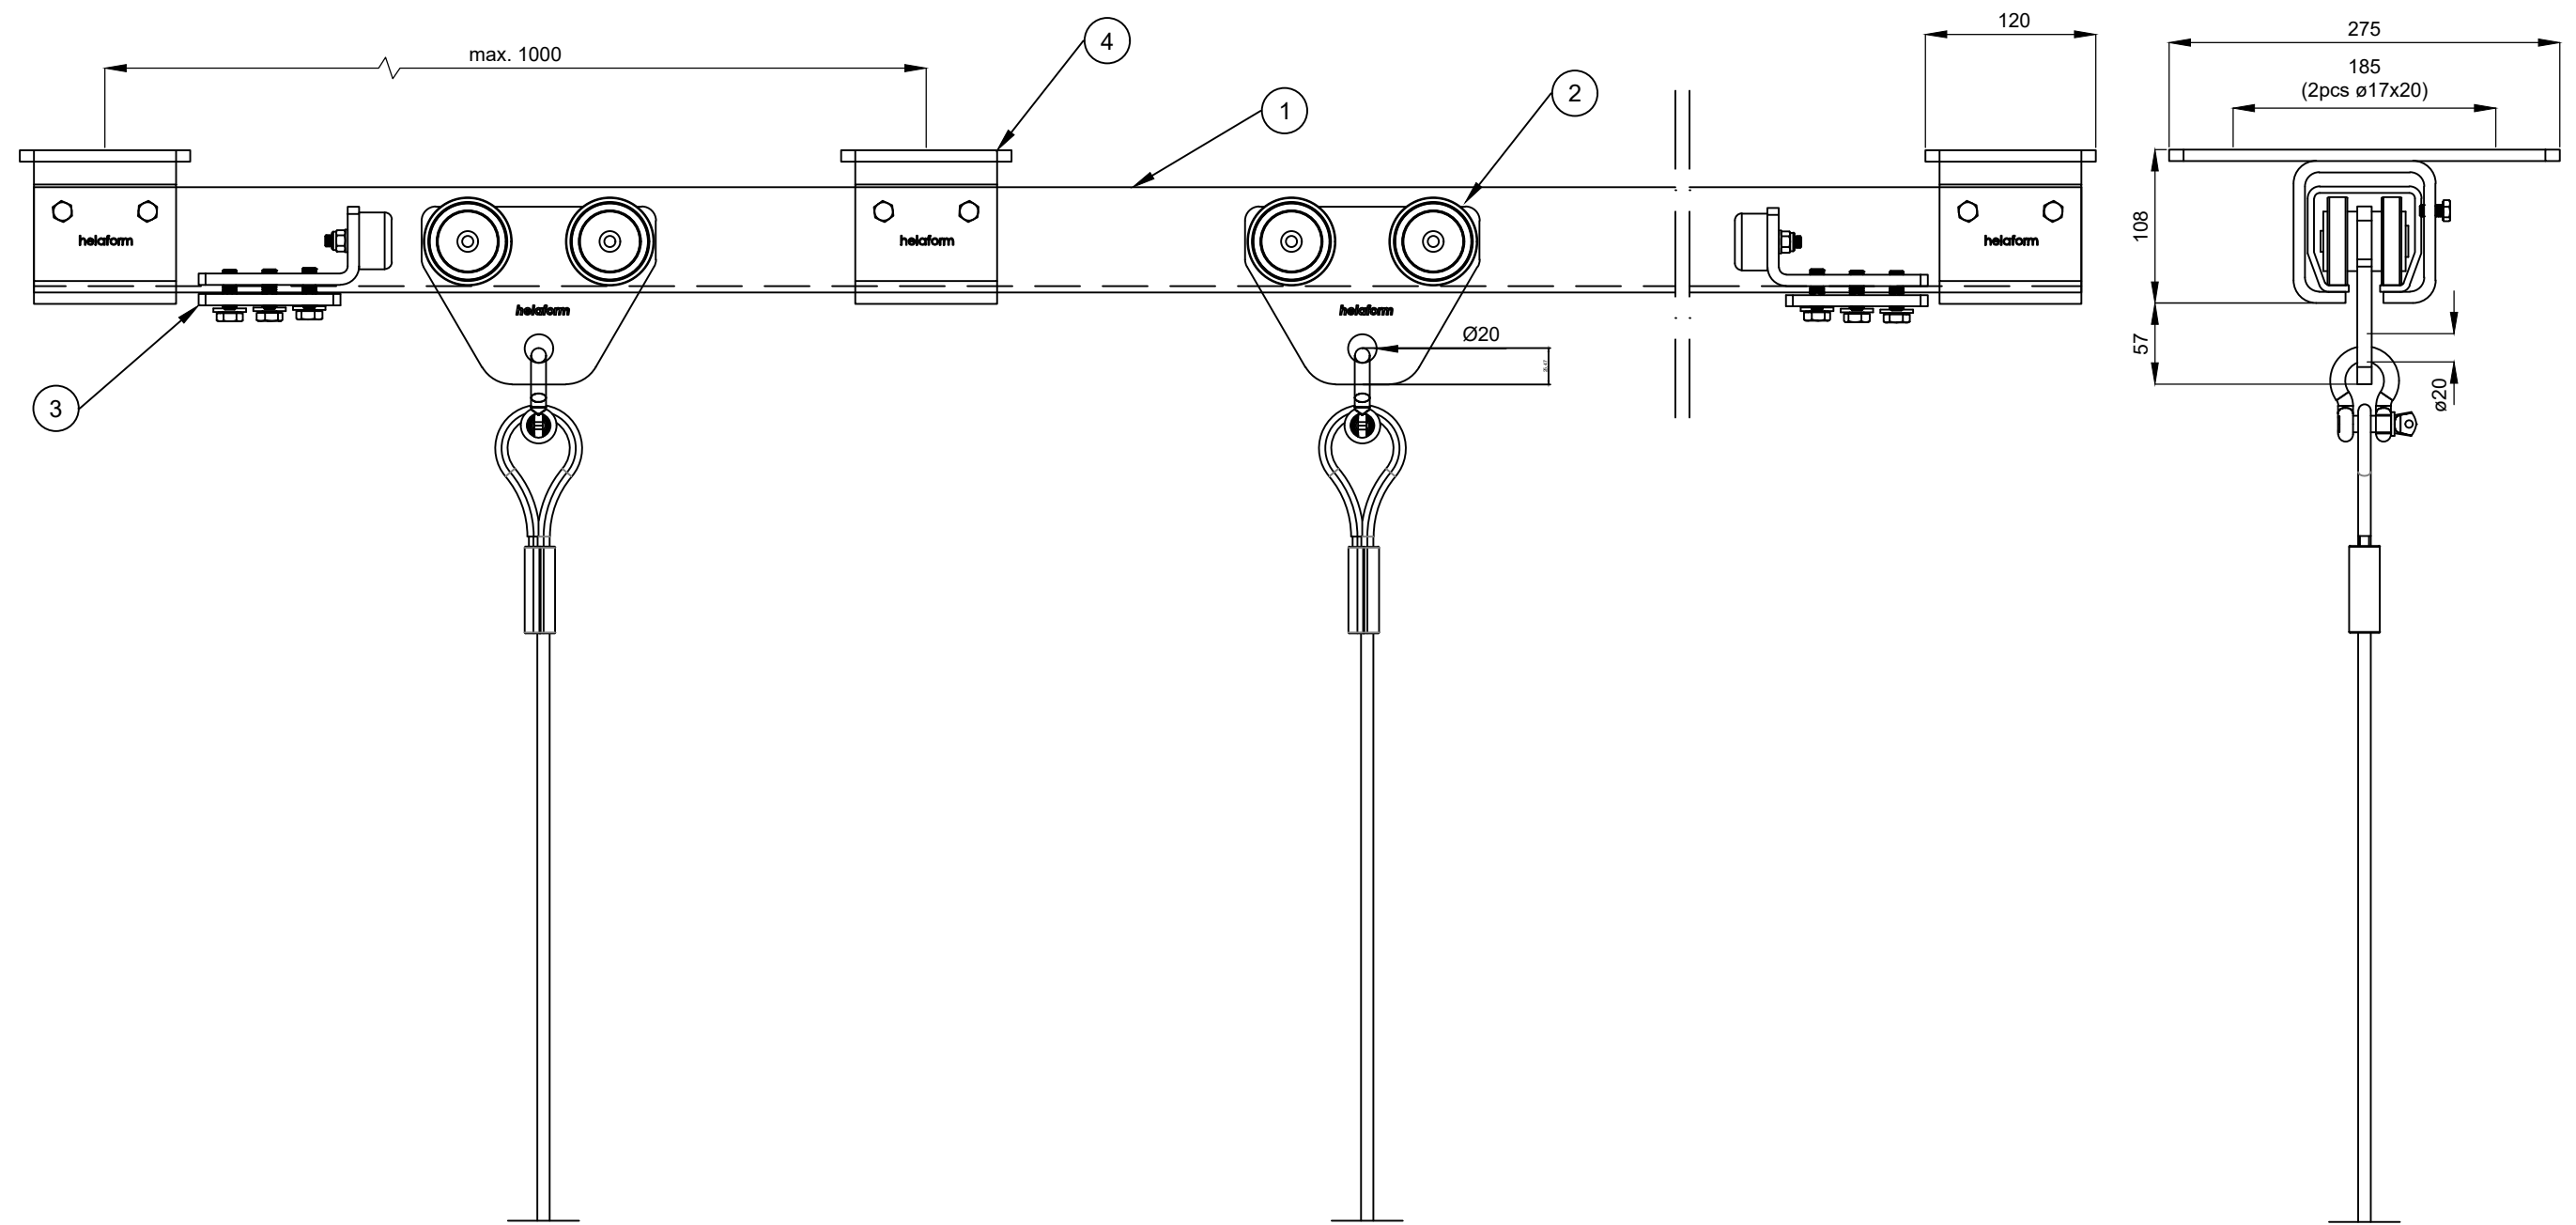

1. Track K-2000	5. Bracket KKKL-2000	9.
2. Hanger MP-2000	6. Bottom guide channel AOK-50x50	10.
3. Track stop KP-2000	7. Wall stop P	11.
4. Bottom guide UA-14	8.	12.

13.	14.
15.	16.

Huomiot / Notes

- Drawing is for reference only and subject to change without notice.
- All product dimensions are in millimeter.
- Door panels (/movable objects) are not in scale.

Nimike / Description Series 2000 (katto/soffit): KKL/M16			Tuotenumero / Product Nr. (assembly K101-5)			Tuotesarja / Product Series Series 2000			Piirtäjä / By AM		Mittakaava / Scale 1:5 A3		Rev 02
1.	Track K-2000		5.	Bracket KKL-2000/M16	9.			Huomiot / Notes 1. Drawing is for reference only and subject to change without notice. 2. All product dimensions are in millimeter. 3. Door panels (/movable objects) are not in scale.					
2.	Hanger MP-2000		6.	Bottom guide channel AOK-50x50	10.								
3.	Track stop KP-2000		7.	Wall stop P	11.								
4.	Bottom guide UA-14		8.		12.								

helaform

Nimike / Description Series 2000 (katto/soffit): KV				Tuotenumero / Product Nr. (assembly K155-0)		Tuotesarja / Product Series Series 2000		Piirtäjä / By AM		Mittakaava / Scale 1:5		Rev A3 02	
1.	Track K-2000	5.		9.		13.		Huomiot / Notes 1. Drawing is for reference only and subject to change without notice. 2. All product dimensions are in millimeter. 3. Door panels (/movable objects) are not in scale.					
2.	Hanger KV-2000	6.		10.		14.							
3.	Track stop KP-2000	7.		11.		15.							
4.	Bracket KKKL-2000	8.		12.		16.							