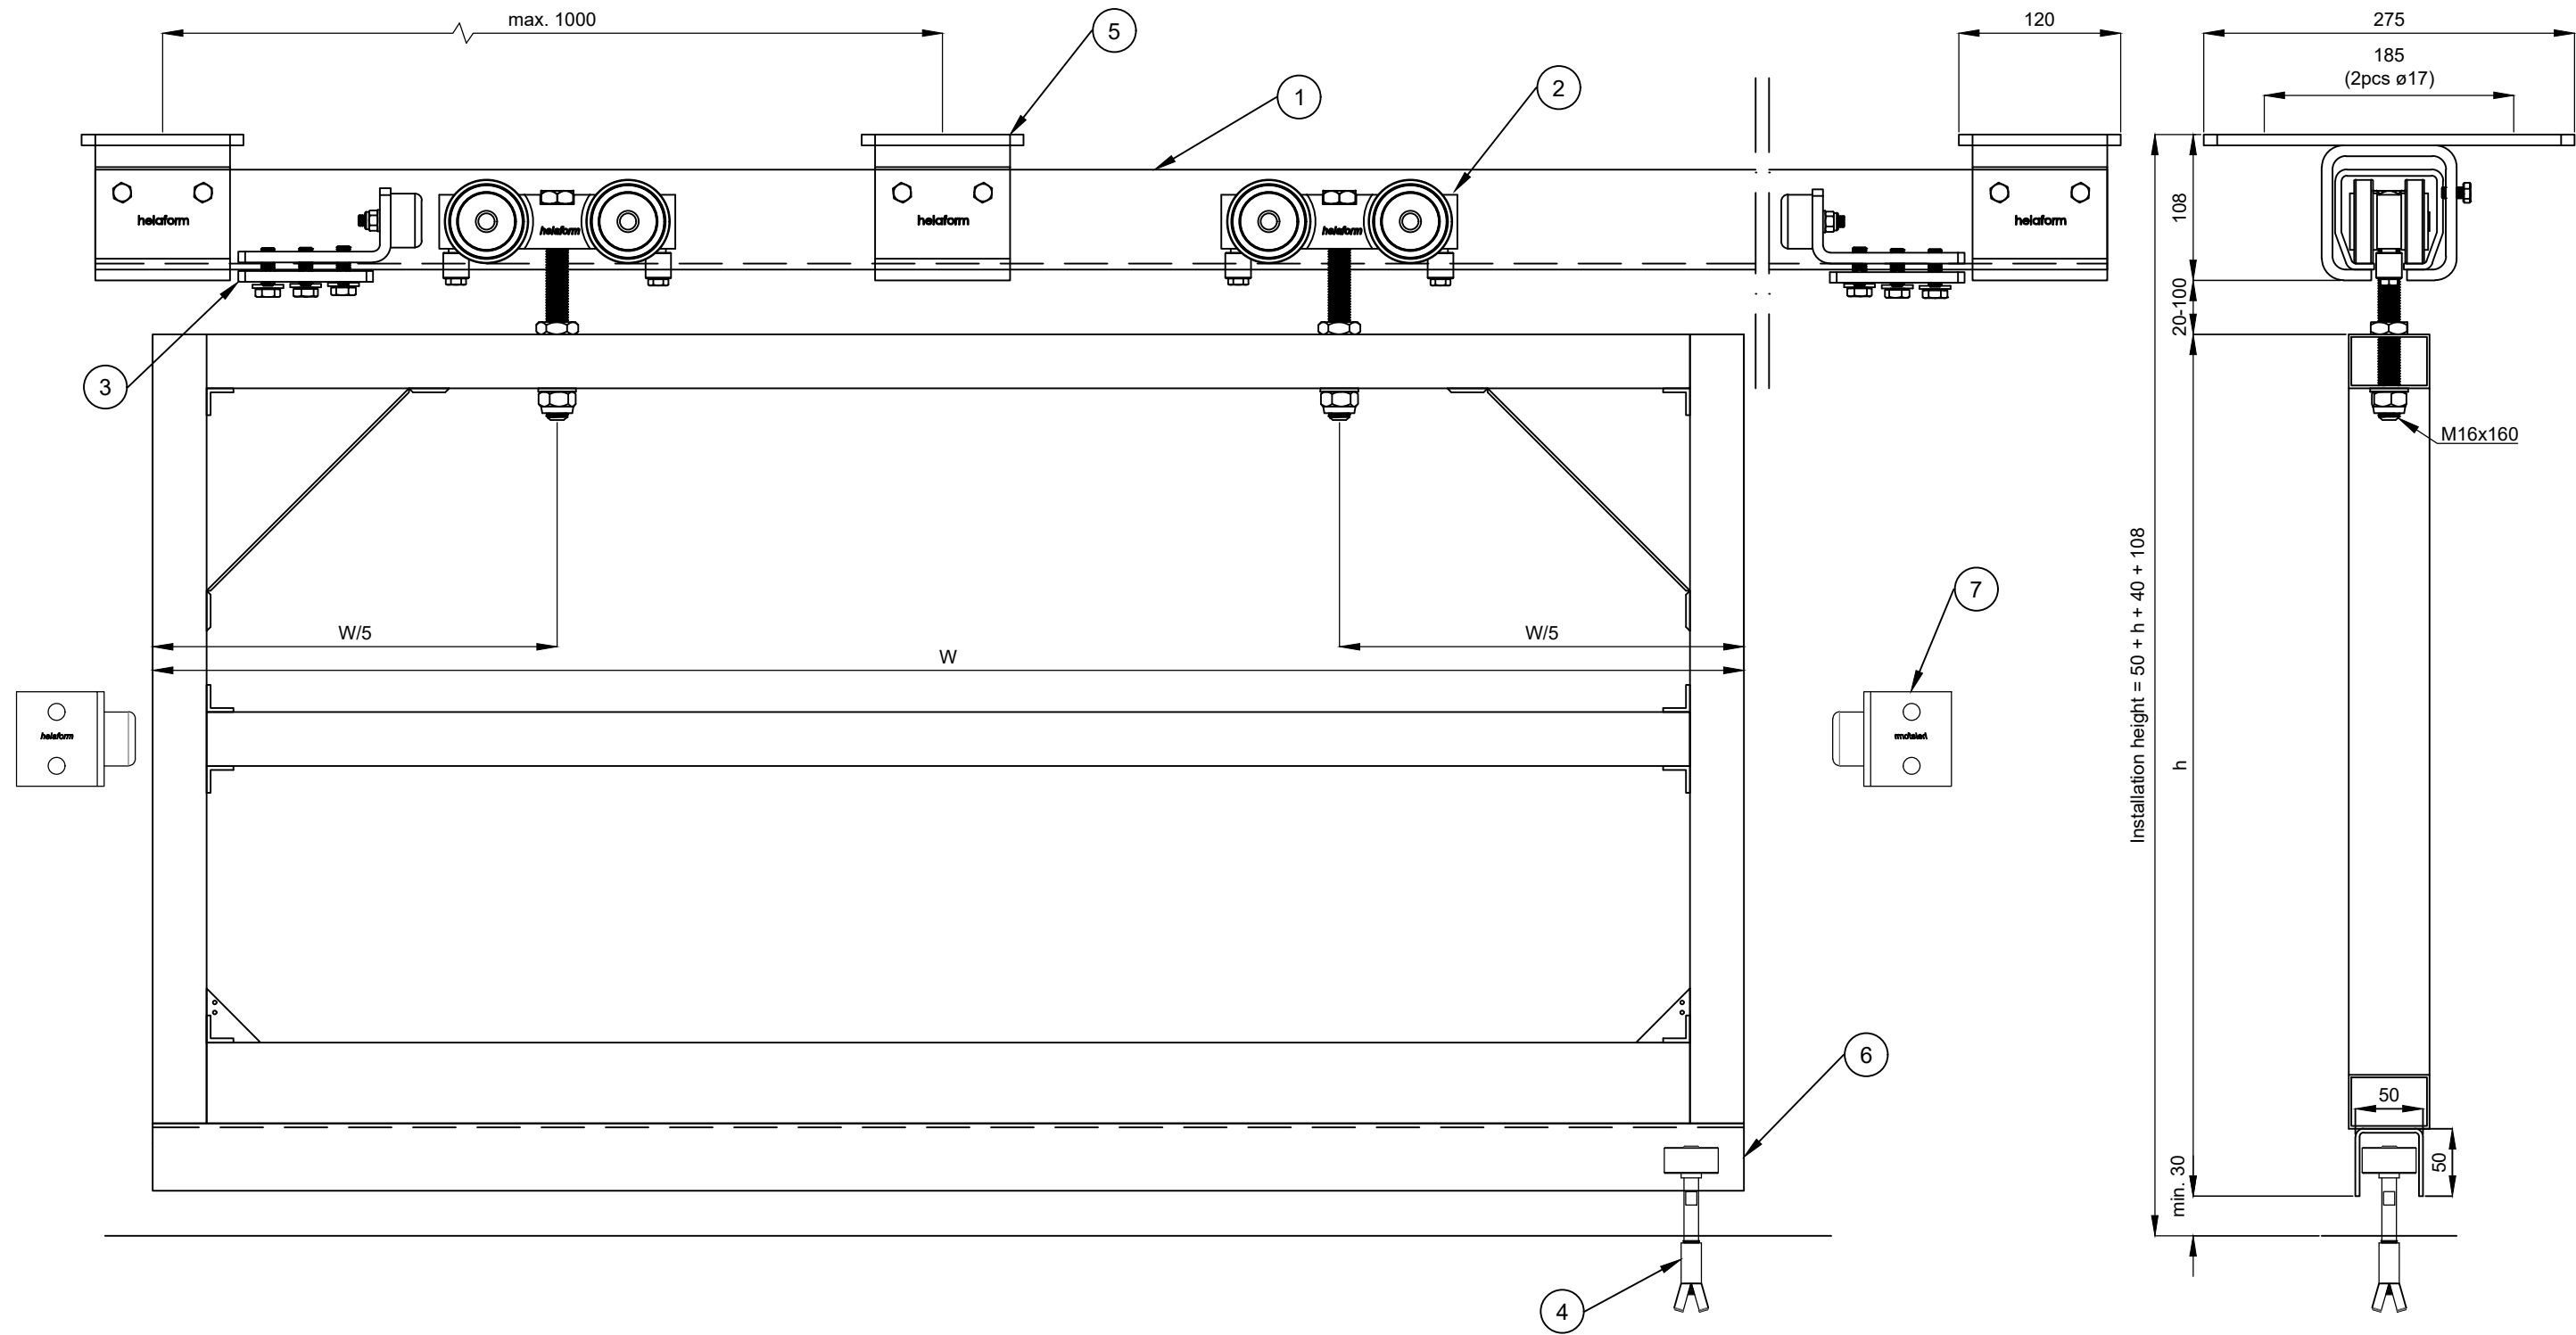

Nimike / Description Series 2000 (seinä/wall)			Tuotenumero / Product Nr. (assembly S101-0)			Tuotesarja / Product Series Series 2000			Piirtäjä / By AM		Mittakaava / Scale 1:5 A3		Rev 01
1.	Track K-2000		5.	Bracket KKL-2000 M16x160	9.		13.		Huomiot / Notes 1. Drawing is for reference only and subject to change without notice. 2. All product dimensions are in millimeter. 3. Door panels (/movable objects) are not in scale.				
2.	Hanger MP-2000		6.	Bracket SKK-2000	10.		14.						
3.	Track stop KP-2000		7.	Bottom guide channel AOK-50x50	11.		15.						
4.	Bottom guide UA-14		8.	Wall stop P	12.		16.						

Nimike / Description Series 2000 (katto/soffit)			Tuotenumero / Product Nr. (assembly K101-0)		Tuotesarja / Product Series Series 2000		Piirtäjä / By AM		Mittakaava / Scale 1:5		Rev A3 02	
--	--	--	--	--	--	--	---------------------	--	---------------------------	--	-----------------	--

1. Track K-2000	5. Bracket KKKL-2000	9.
2. Hanger MP-2000	6. Bottom guide channel AOK-50x50	10.
3. Track stop KP-2000	7. Wall stop P	11.
4. Bottom guide UA-14	8.	12.

13.	14.
15.	16.

Huomiot / Notes

- Drawing is for reference only and subject to change without notice.
- All product dimensions are in millimeter.
- Door panels (/movable objects) are not in scale.

Nimike / Description Series 2000 (katto/soffit): KKL/M16			Tuotenumero / Product Nr. (assembly K101-5)			Tuotesarja / Product Series Series 2000			Piirtäjä / By AM		Mittakaava / Scale 1:5 A3		Rev 02
1.	Track K-2000		5.	Bracket KKL-2000/M16	9.			Huomiot / Notes 1. Drawing is for reference only and subject to change without notice. 2. All product dimensions are in millimeter. 3. Door panels (/movable objects) are not in scale.					
2.	Hanger MP-2000		6.	Bottom guide channel AOK-50x50	10.								
3.	Track stop KP-2000		7.	Wall stop P	11.								
4.	Bottom guide UA-14		8.		12.								