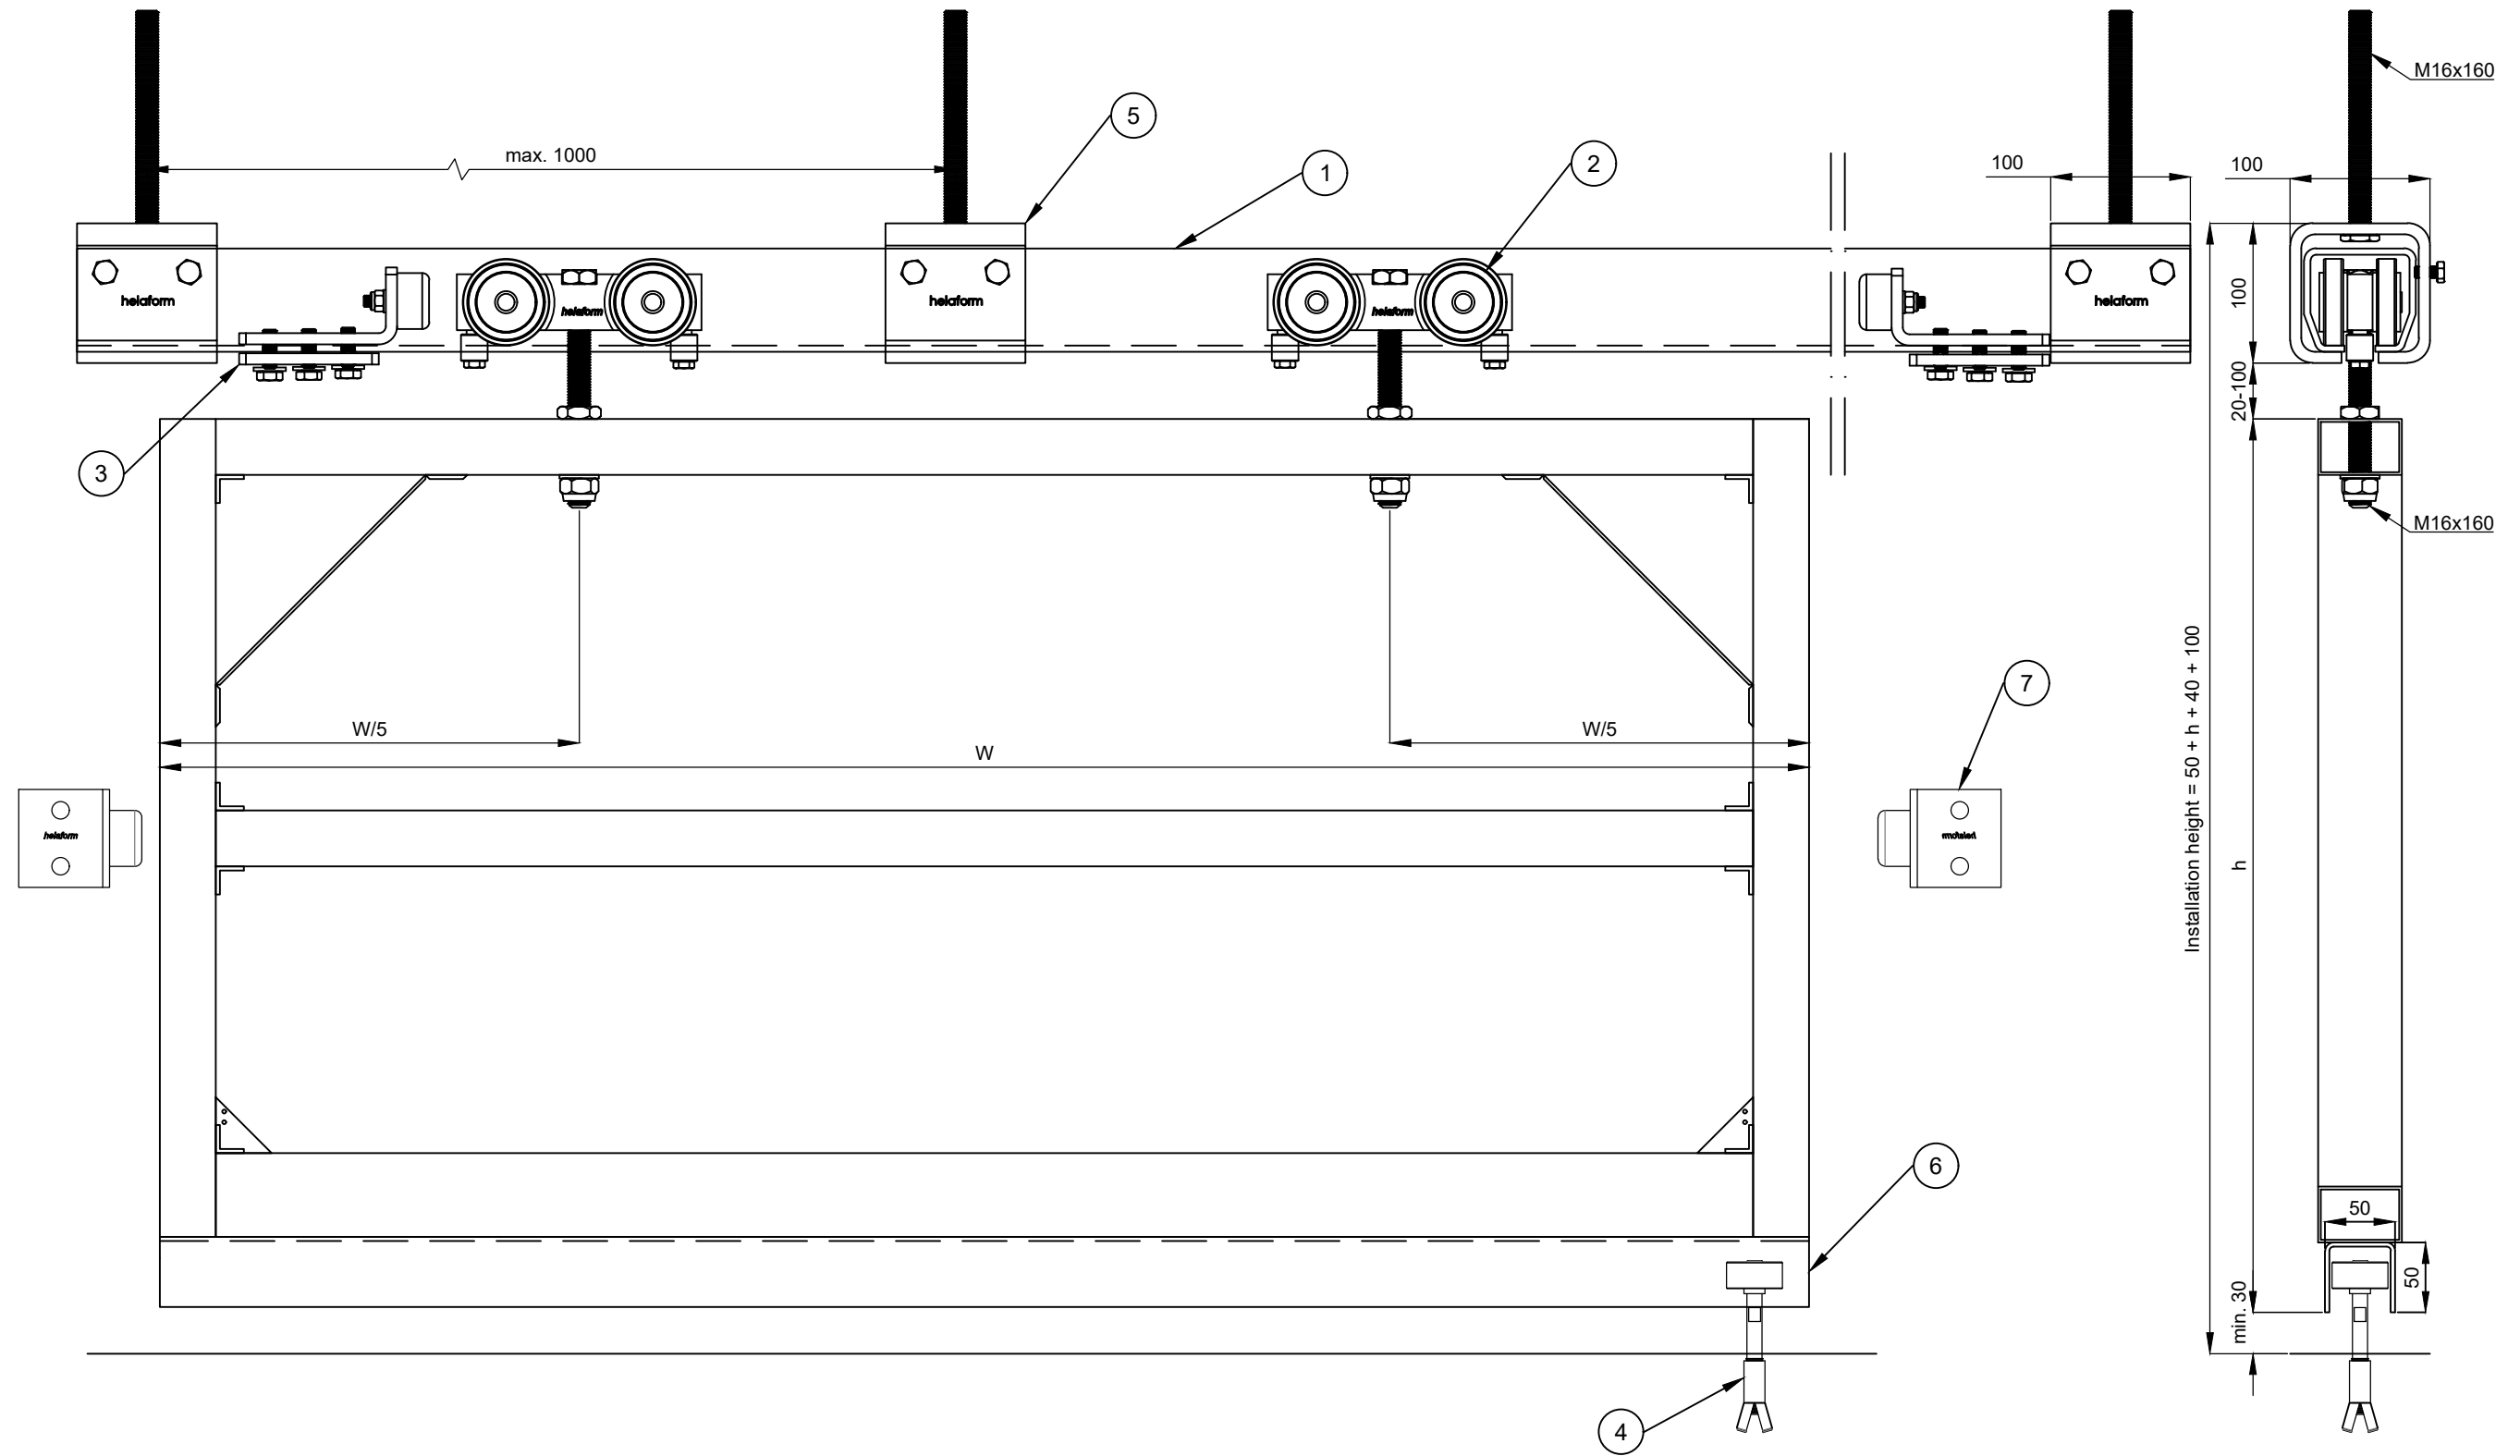

Nimike / Description Series 2000 (seinä/wall)			Tuotenumero / Product Nr. (assembly S101-0)			Tuotesarja / Product Series Series 2000			Piirtäjä / By AM		Mittakaava / Scale 1:5 A3		Rev 01
1.	Track K-2000		5.	Bracket KKL-2000 M16x160	9.		13.		Huomiot / Notes 1. Drawing is for reference only and subject to change without notice. 2. All product dimensions are in millimeter. 3. Door panels (/movable objects) are not in scale.				
2.	Hanger MP-2000		6.	Bracket SKK-2000	10.		14.						
3.	Track stop KP-2000		7.	Bottom guide channel AOK-50x50	11.		15.						
4.	Bottom guide UA-14		8.	Wall stop P	12.		16.						

Nimike / Description Series 2000 (katto/soffit)			Tuotenumero / Product Nr. (assembly K101-0)		Tuotesarja / Product Series Series 2000		Piirtäjä / By AM		Mittakaava / Scale 1:5		Rev A3 02	
--	--	--	--	--	--	--	---------------------	--	---------------------------	--	-----------------	--

1. Track K-2000	5. Bracket KKKL-2000	9.
2. Hanger MP-2000	6. Bottom guide channel AOK-50x50	10.
3. Track stop KP-2000	7. Wall stop P	11.
4. Bottom guide UA-14	8.	12.

13.	14.
15.	16.

Huomiot / Notes

- Drawing is for reference only and subject to change without notice.
- All product dimensions are in millimeter.
- Door panels (/movable objects) are not in scale.

Nimike / Description Series 2000 (katto/soffit): KKL/M16			Tuotenumero / Product Nr. (assembly K101-5)			Tuotesarja / Product Series Series 2000			Piirtäjä / By AM		Mittakaava / Scale 1:5 A3		Rev 02
1.	Track K-2000		5.	Bracket KKL-2000/M16	9.			Huomiot / Notes 1. Drawing is for reference only and subject to change without notice. 2. All product dimensions are in millimeter. 3. Door panels (/movable objects) are not in scale.					
2.	Hanger MP-2000		6.	Bottom guide channel AOK-50x50	10.								
3.	Track stop KP-2000		7.	Wall stop P	11.								
4.	Bottom guide UA-14		8.		12.								